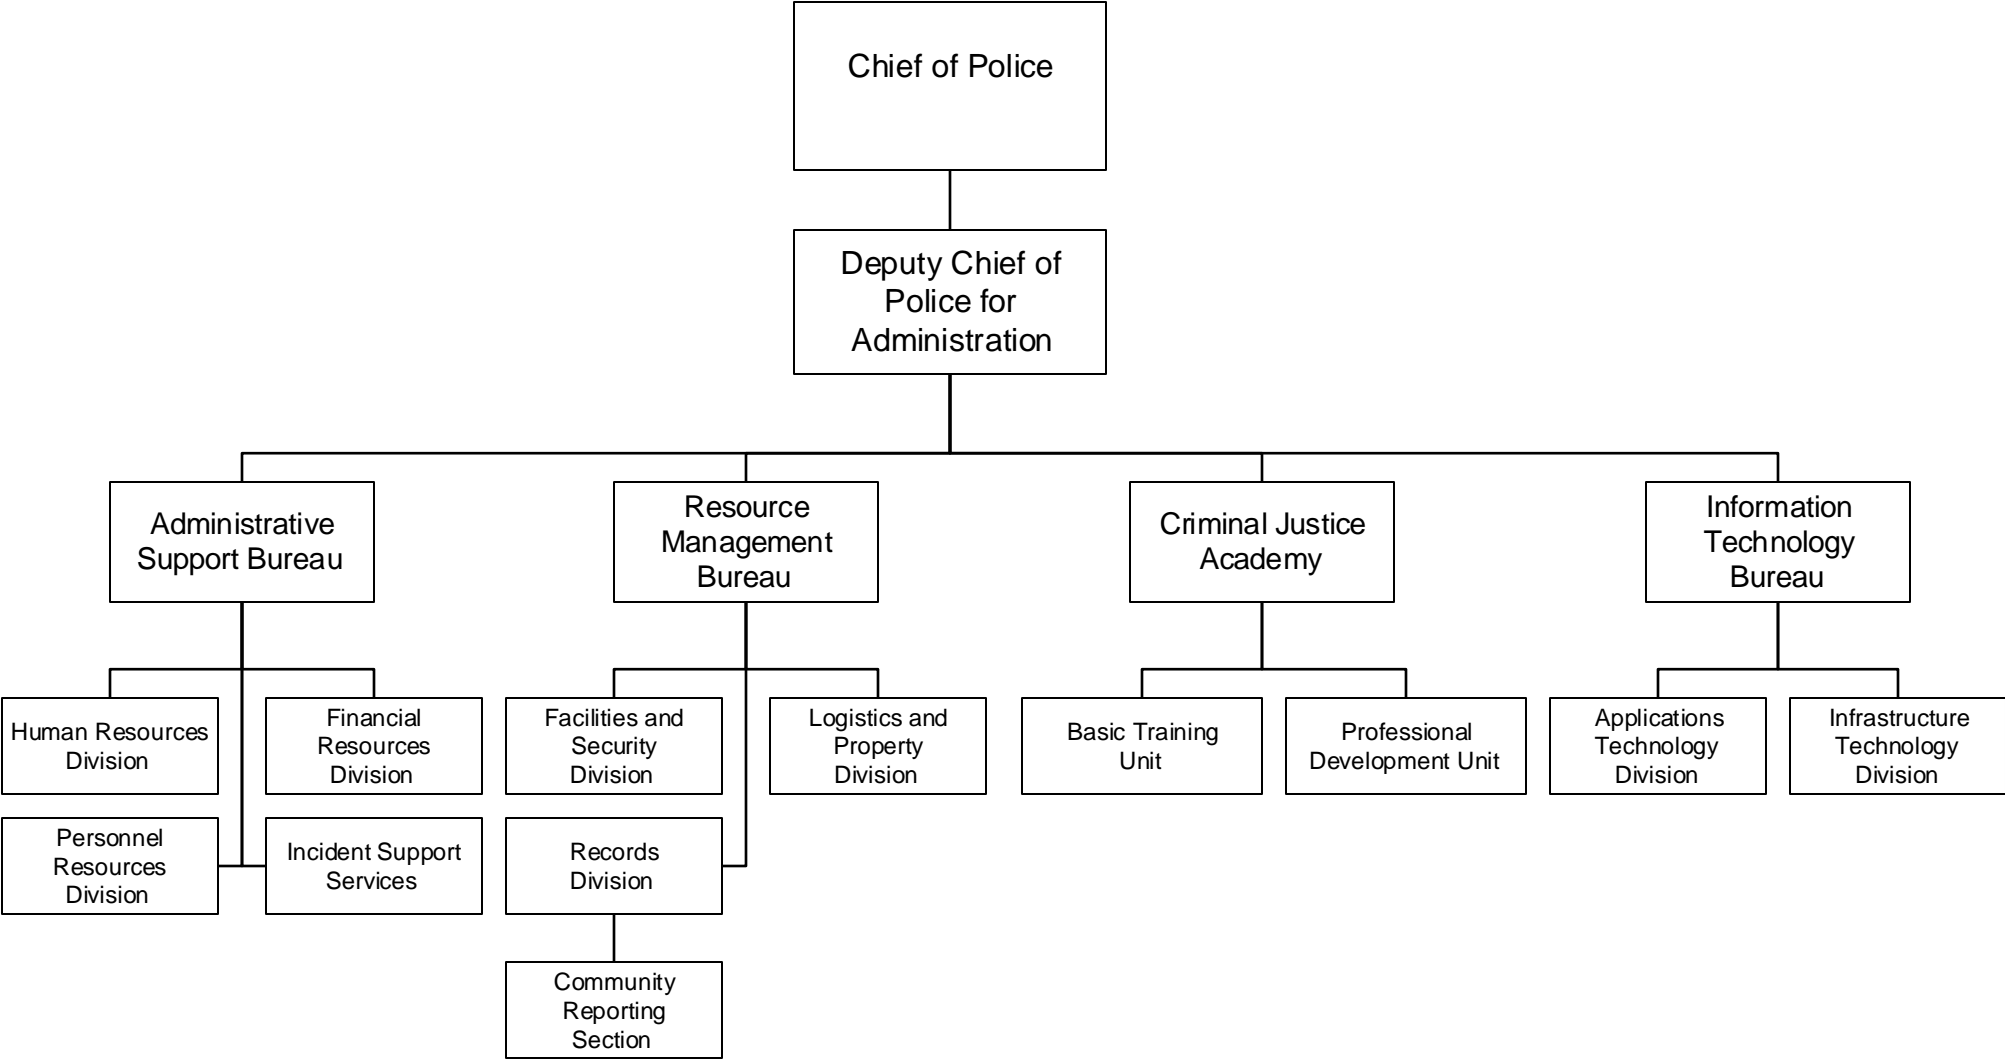

Fairfax County Police Organizational Chart

Fairfax County Police Direct Reports to Chief of Police

Fairfax County Police Investigations and Operations Support Bureau

Fairfax County Police Patrol Bureau

Fairfax County Police Patrol Bureau Division I

Fairfax County Police Patrol Bureau Division II

Fairfax County Police Patrol Bureau Division III

Fairfax County Police Administration Bureau

Fairfax County Police Non-standing and Supplemental Sections for Chief of Police

Fairfax County Police Non-standing and Supplemental Sections Patrol Bureau

Fairfax County Police Non-standing and Supplemental Sections Administrative Bureau

Deputy Chief of
Police for
Administration

Incident Support
Services