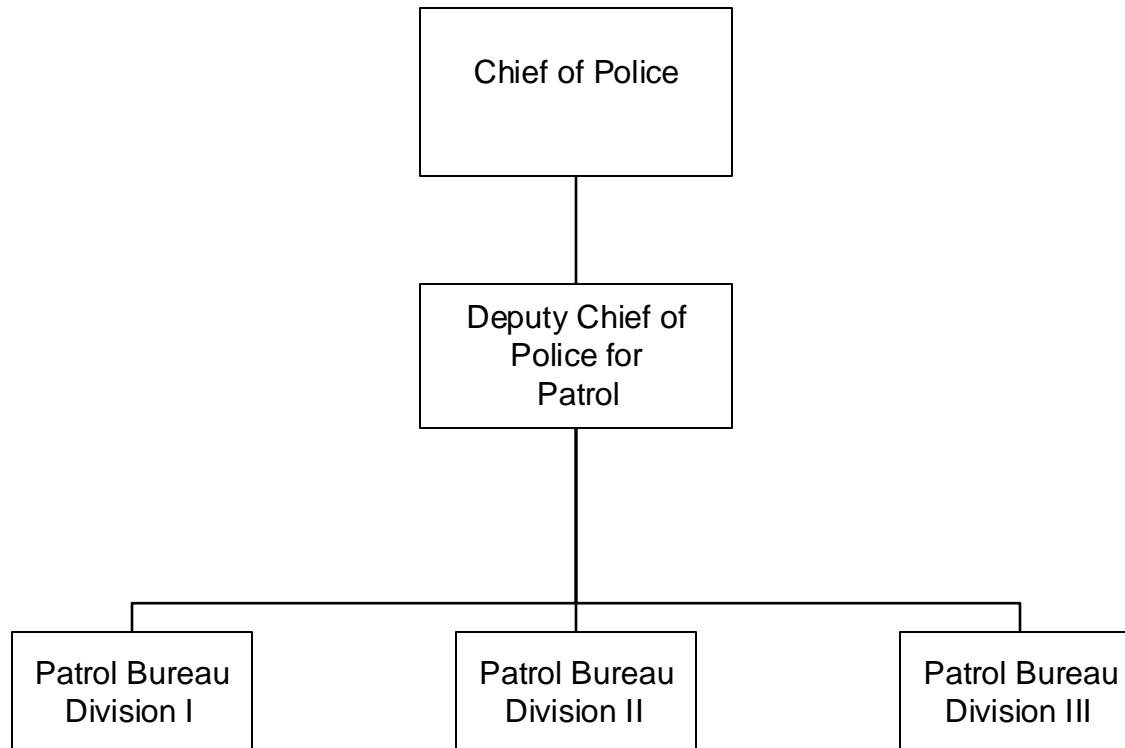

Fairfax County Police Organizational Chart

Fairfax County Police Direct Reports to Chief of Police

Fairfax County Police Investigations and Operations Support Bureau

Fairfax County Police Patrol Bureau

Fairfax County Police Patrol Bureau Division I

Fairfax County Police Patrol Bureau Division II

Fairfax County Police Patrol Bureau Division III

Fairfax County Police Administration Bureau

Fairfax County Police Non-standing and Supplemental Sections for Chief of Police