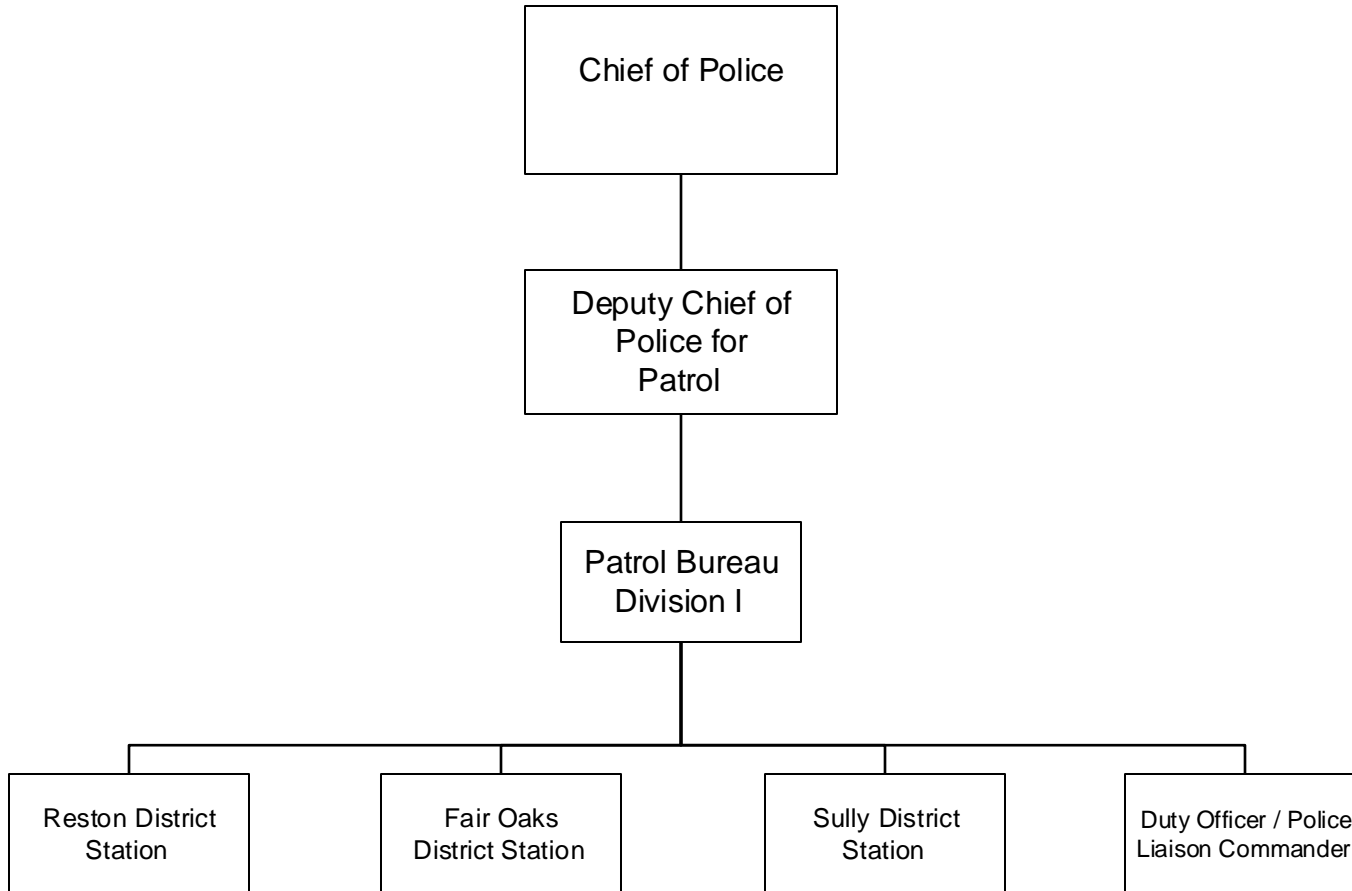

Fairfax County Police Organizational Chart

Fairfax County Police Direct Reports to Chief of Police

Fairfax County Police Investigations and Operations Support Bureau

Fairfax County Police Patrol Bureau

Fairfax County Police Patrol Bureau Division I

Fairfax County Police Patrol Bureau Division II

Fairfax County Police Patrol Bureau Division III

Fairfax County Police Administration Bureau

Fairfax County Police Non-standing and Supplemental Sections for Chief of Police