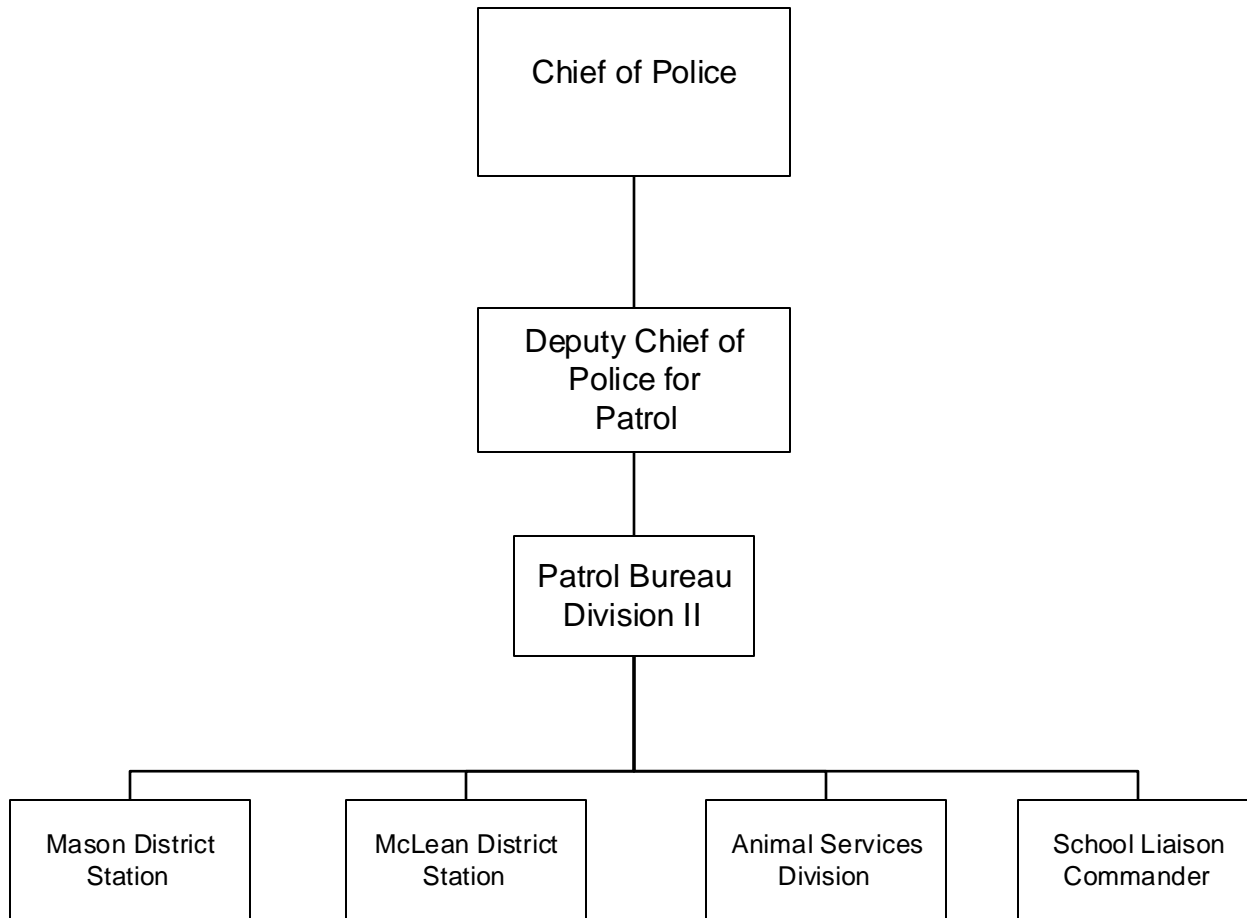

Fairfax County Police Organizational Chart

Fairfax County Police Direct Reports to Chief of Police

Fairfax County Police Investigations and Operations Support Bureau

Fairfax County Police Patrol Bureau

Fairfax County Police Patrol Bureau Division I

Fairfax County Police Patrol Bureau Division II

Fairfax County Police Patrol Bureau Division III

Fairfax County Police Administration Bureau

Fairfax County Police Non-standing and Supplemental Sections for Chief of Police