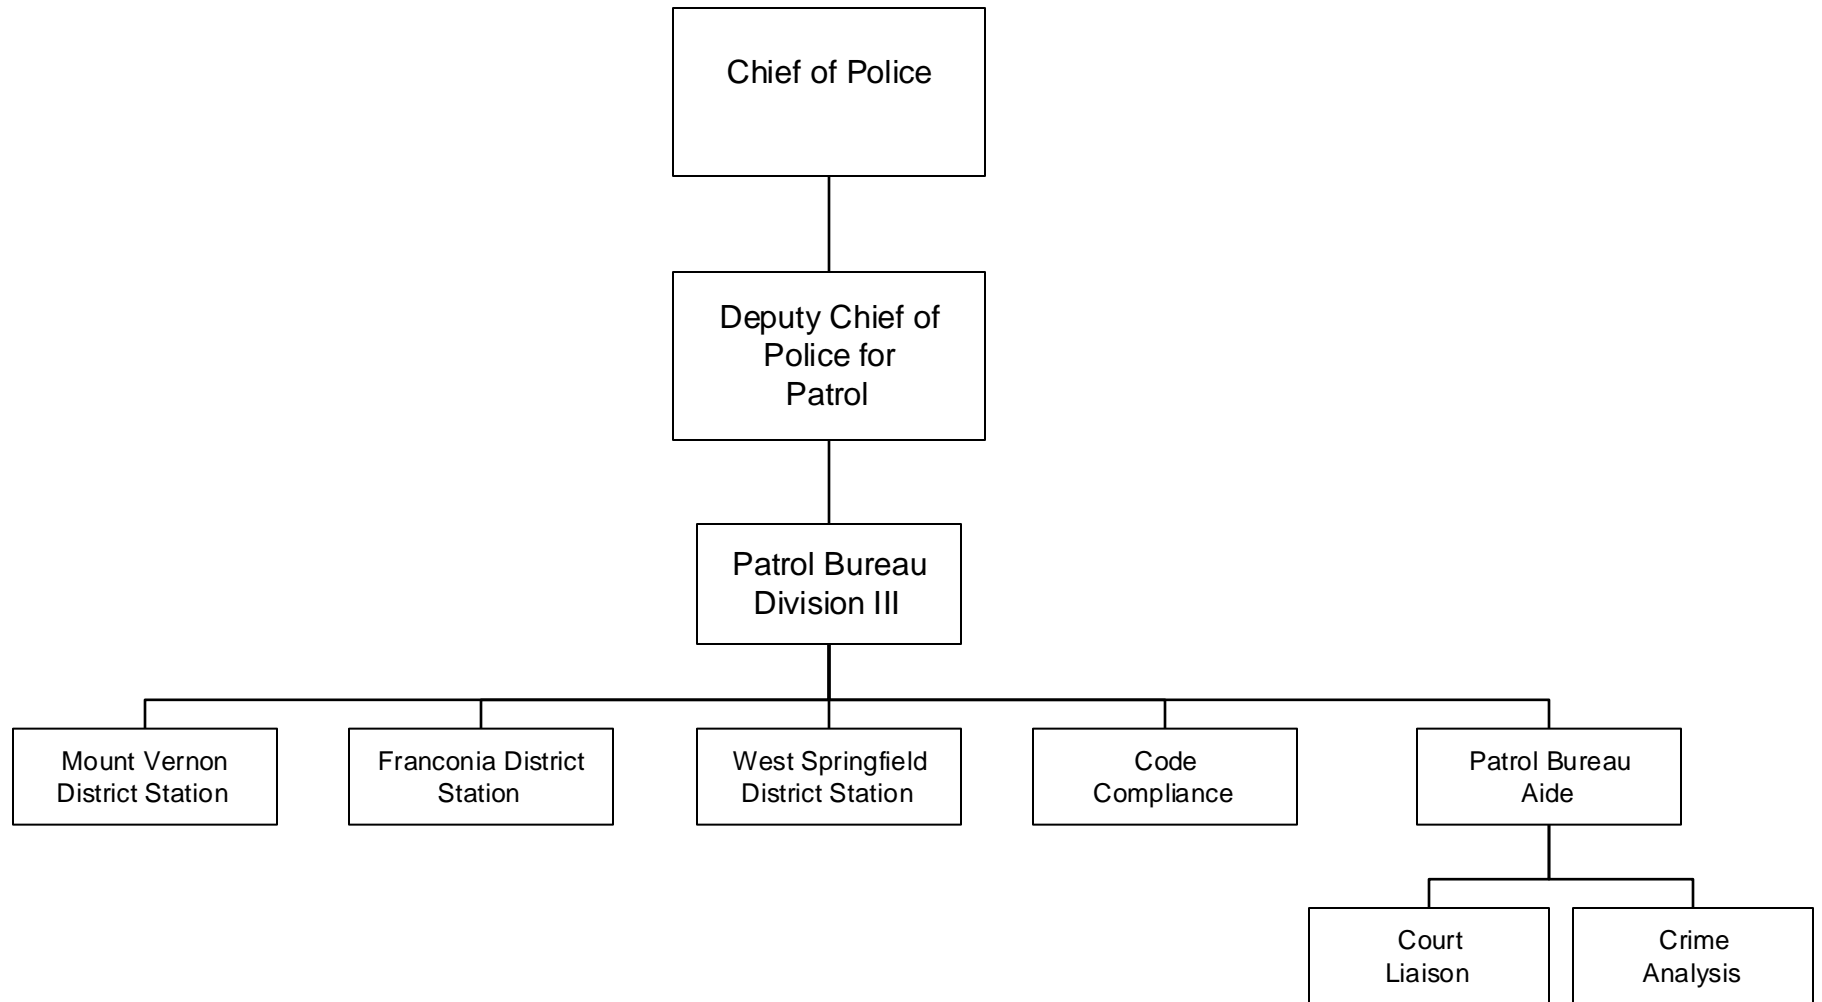

Fairfax County Police Organizational Chart

Fairfax County Police Direct Reports to Chief of Police

Fairfax County Police Investigations and Operations Support Bureau

Fairfax County Police Patrol Bureau

Fairfax County Police Patrol Bureau Division I

Fairfax County Police Patrol Bureau Division II

Fairfax County Police Patrol Bureau Division III

Fairfax County Police Administration Bureau

Fairfax County Police Non-standing and Supplemental Sections for Chief of Police

Fairfax County Police Non-standing and Supplemental Sections Patrol Bureau

Fairfax County Police Non-standing and Supplemental Sections Administrative Bureau

Deputy Chief of
Police for
Administration

Incident Support
Services