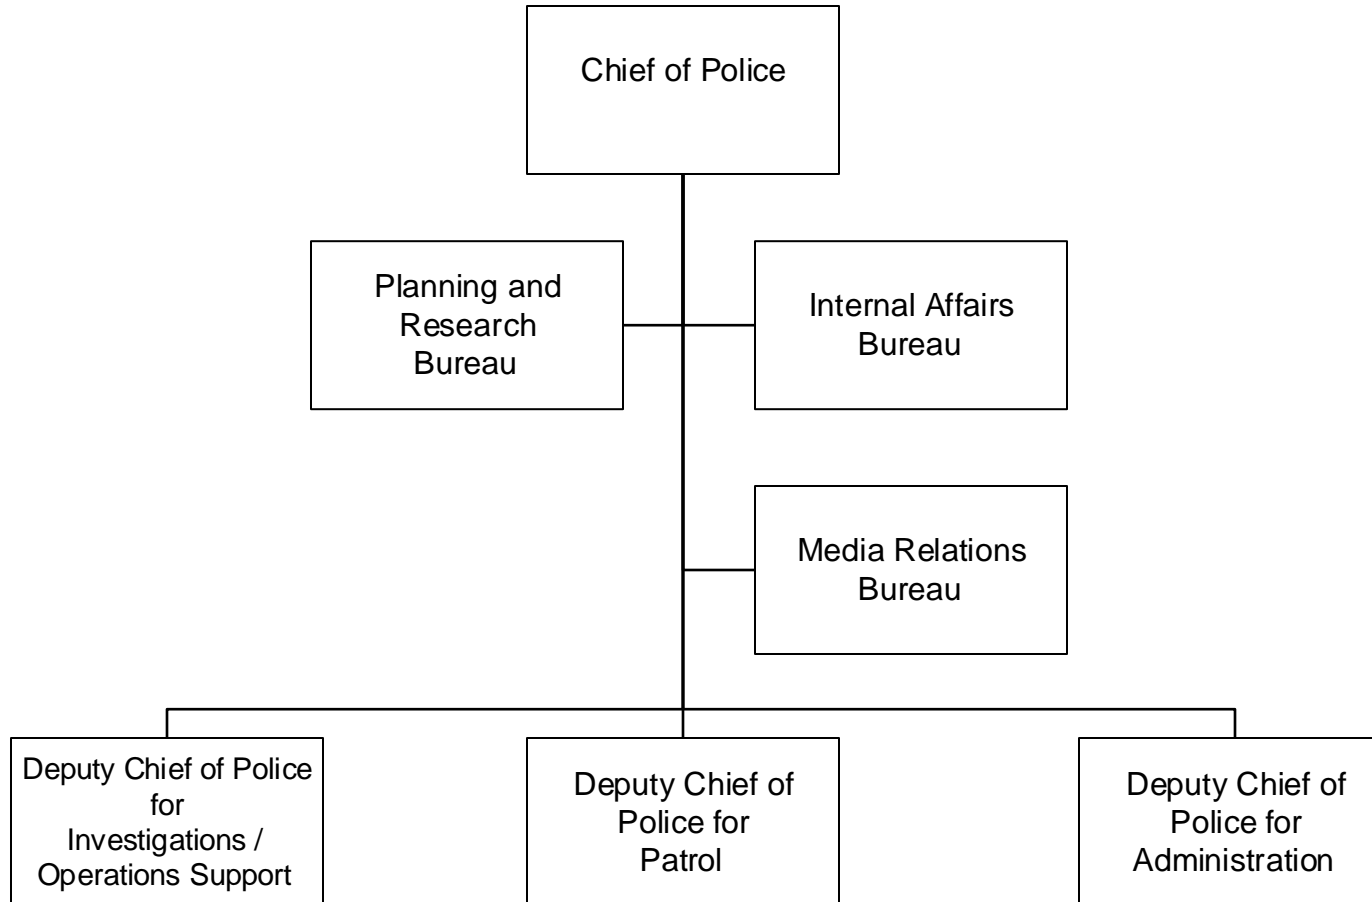

Fairfax County Police Organizational Chart

Fairfax County Police Direct Reports to Chief of Police

Fairfax County Police Investigations and Operations Support Bureau

Fairfax County Police Patrol Bureau

Fairfax County Police Patrol Bureau Division I

Fairfax County Police Patrol Bureau Division II

Fairfax County Police Patrol Bureau Division III

Fairfax County Police Administration Bureau

Fairfax County Police Non-standing and Supplemental Sections for Chief of Police

Fairfax County Police Non-standing and Supplemental Sections Patrol Bureau

Fairfax County Police Non-standing and Supplemental Sections Administrative Bureau

Deputy Chief of
Police for
Administration

Incident Support
Services