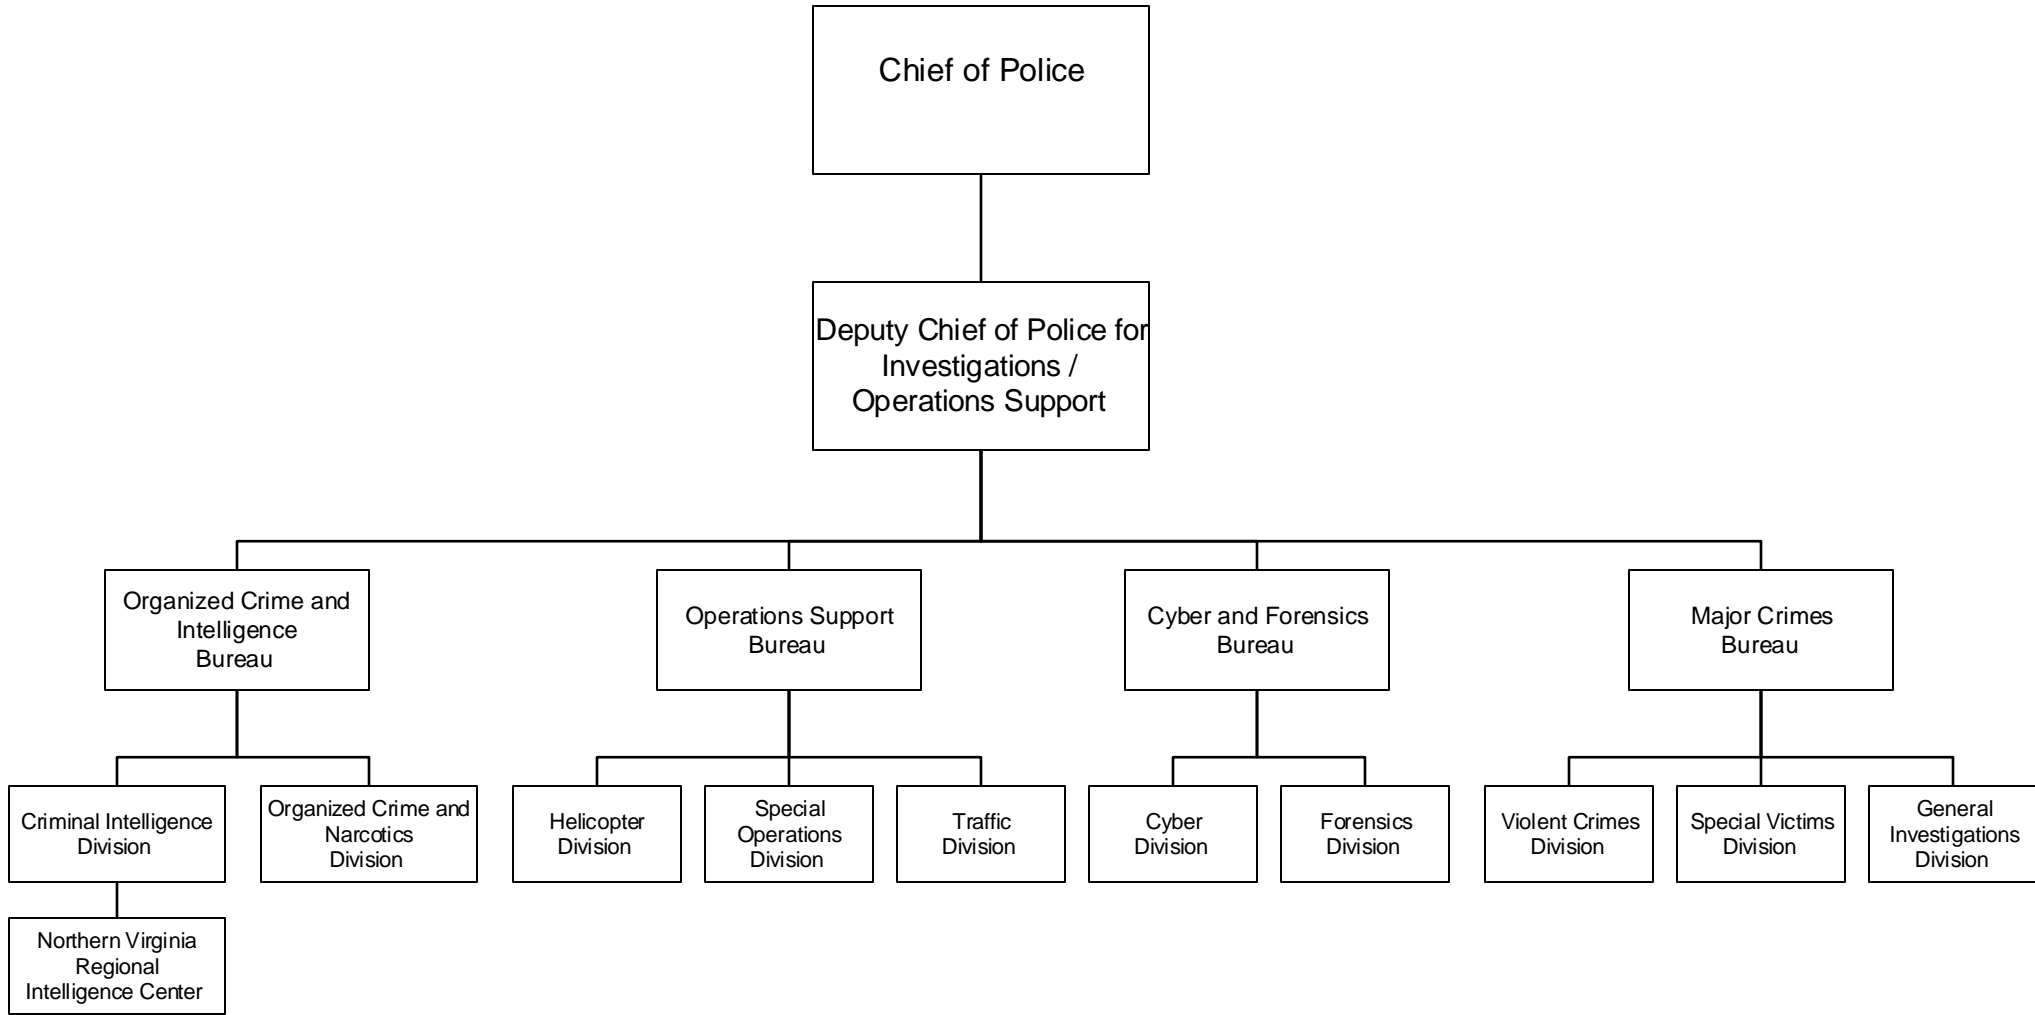

Fairfax County Police Organizational Chart

Fairfax County Police Direct Reports to Chief of Police

Fairfax County Police Investigations and Operations Support Bureau

Fairfax County Police Patrol Bureau

Fairfax County Police Patrol Bureau Division I

Fairfax County Police Patrol Bureau Division II

Fairfax County Police Patrol Bureau Division III

Fairfax County Police Administration Bureau

Fairfax County Police Non-standing and Supplemental Sections for Chief of Police

Fairfax County Police Non-standing and Supplemental Sections Patrol Bureau

Fairfax County Police Non-standing and Supplemental Sections Administrative Bureau

Deputy Chief of
Police for
Administration

Incident Support
Services