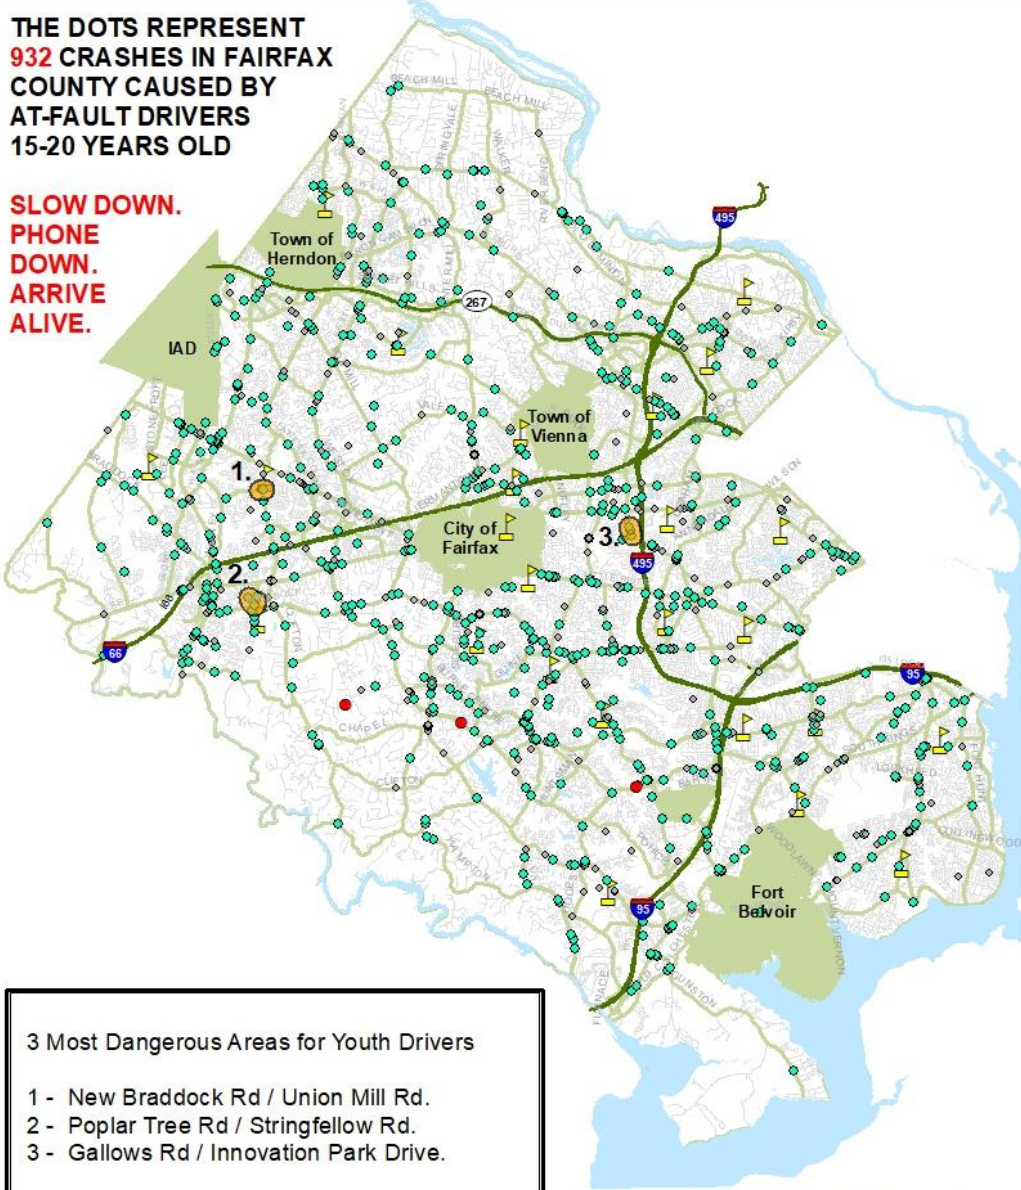

DON'T BECOME A DOT ON OUR MAP

YOUTH CRASH MAP

Includes crashes reported by the Fairfax County Police Department to the Commonwealth of Virginia DMV TREDIS Reporting System in 2018.

**THE DOTS REPRESENT
932 CRASHES IN FAIRFAX
COUNTY CAUSED BY
AT-FAULT DRIVERS
15-20 YEARS OLD**

**SLOW DOWN.
PHONE
DOWN.
ARRIVE
ALIVE.**

3 Most Dangerous Areas for Youth Drivers

1. 1 - New Braddock Rd / Union Mill Rd.
2. 2 - Poplar Tree Rd / Stringfellow Rd.
3. 3 - Gallows Rd / Innovation Park Drive.

Distracted Teen Crashes	High School
Teen Crashes	Interstate
Fatal Crashes	Dangerous Areas

This map is intended for reference purpose only. Fairfax County and the Fairfax County Police Department assumes no liability for either any errors, omissions or inaccuracies in the information provided regardless of their cause, or for any decision made, action taken or not taken by the user in reliance upon any maps or information provided.

TREDIS crash data is available to the public. Please visit Virginia DMV at the following web site:

<http://www.dmv.virginia.gov/safety/>

Data Obtained: 3/27/2019