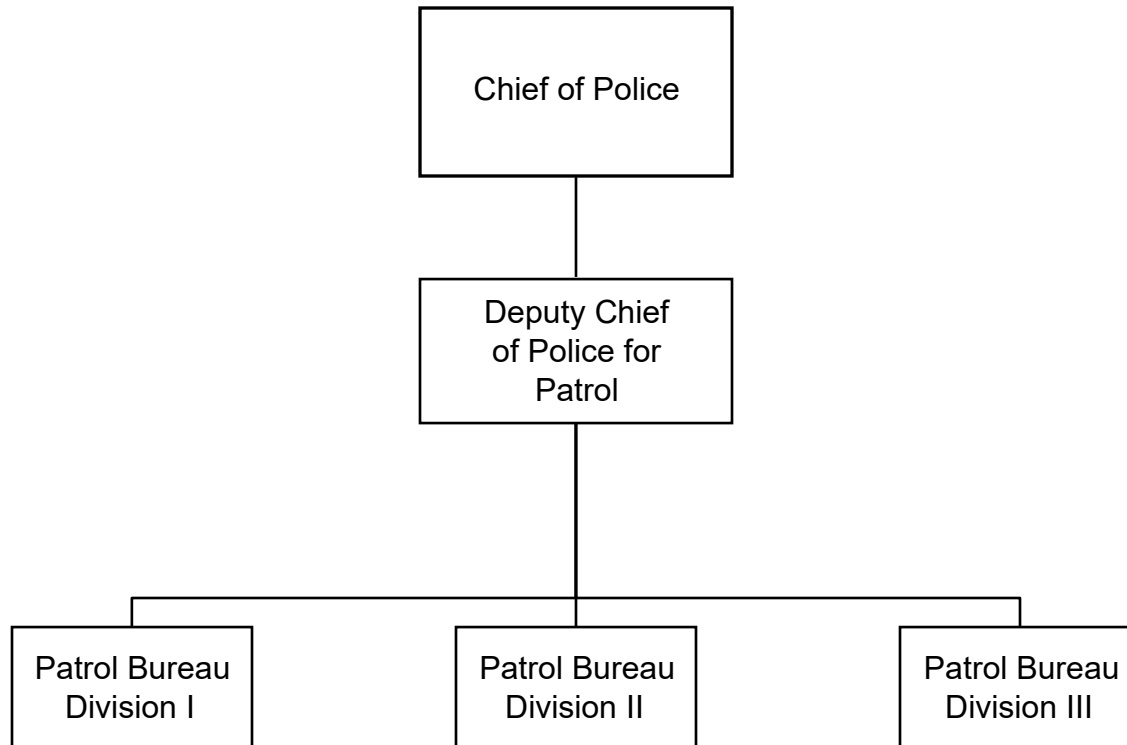

Fairfax County Police Organizational Chart

Fairfax County Police Direct Reports to Chief of Police

Fairfax County Police Investigations and Operations Support Bureau

Fairfax County Police Patrol Bureau

Fairfax County Police Patrol Bureau Division I

Fairfax County Police Patrol Bureau Division II

Fairfax County Police Patrol Bureau Division III

Fairfax County Police Administration Bureau

Fairfax County Police Non-Standing and Supplemental Sections Chief of Police