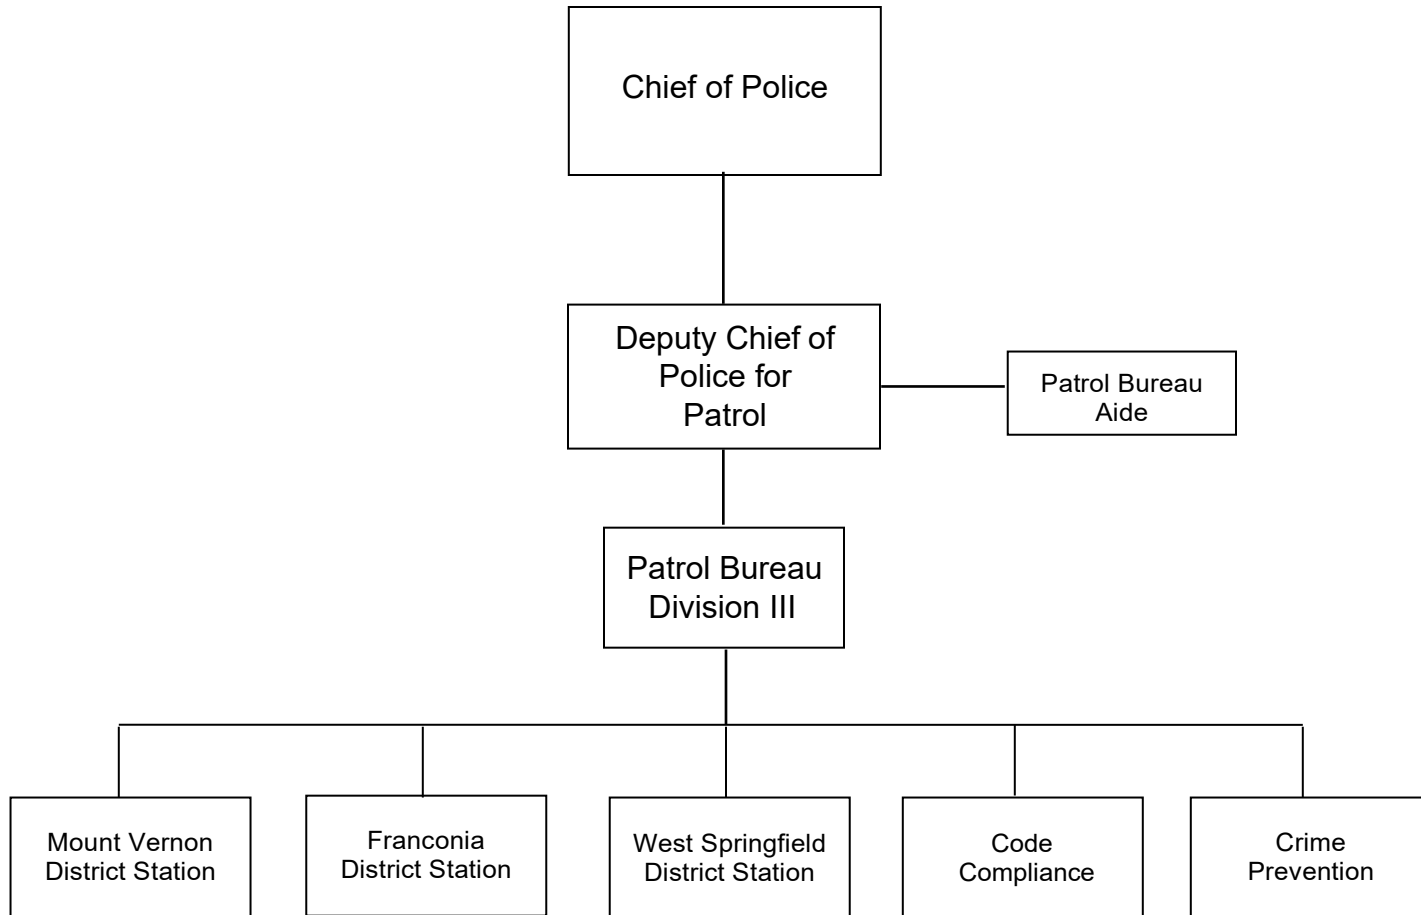

Fairfax County Police Organizational Chart

Fairfax County Police Direct Reports to Chief of Police

Fairfax County Police Investigations and Operations Support Bureau

Fairfax County Police Patrol Bureau

Fairfax County Police Patrol Bureau Division I

Fairfax County Police Patrol Bureau Division II

Fairfax County Police Patrol Bureau Division III

Fairfax County Police Administration Bureau

Fairfax County Police Non-Standing and Supplemental Sections Chief of Police

Fairfax County Police Non-Standing and Supplemental Sections Patrol Bureau

Fairfax County Police Non-Standing and Supplemental Sections Administrative Bureau

Deputy Chief of
Police for
Administration

Incident Support
Services