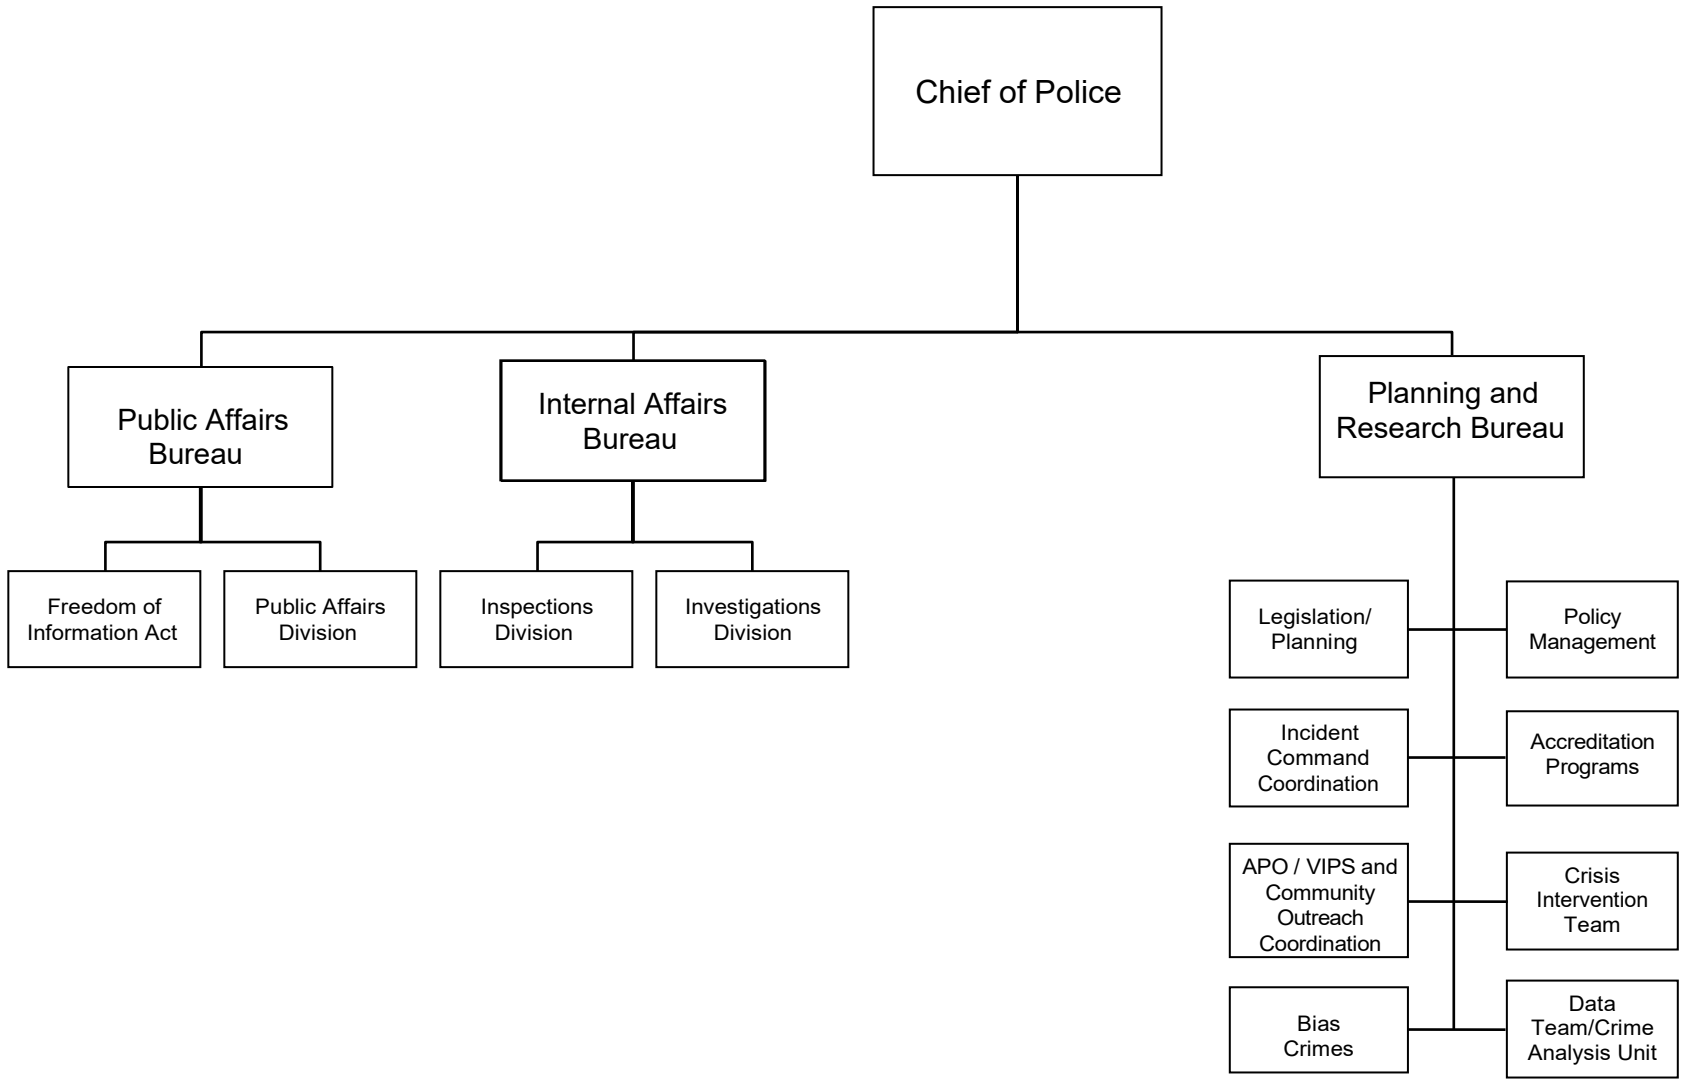

Fairfax County Police Organizational Chart

Fairfax County Police Direct Reports to Chief of Police

Fairfax County Police Investigations and Operations Support Bureau

Fairfax County Police Patrol Bureau

Fairfax County Police Patrol Bureau Division I

Fairfax County Police Patrol Bureau Division II

Fairfax County Police Patrol Bureau Division III

Fairfax County Police Administration Bureau

Fairfax County Police Non-Standing and Supplemental Sections Chief of Police

Fairfax County Police Non-Standing and Supplemental Sections Patrol Bureau

Fairfax County Police Non-Standing and Supplemental Sections Administrative Bureau

Deputy Chief of
Police for
Administration

Incident Support
Services