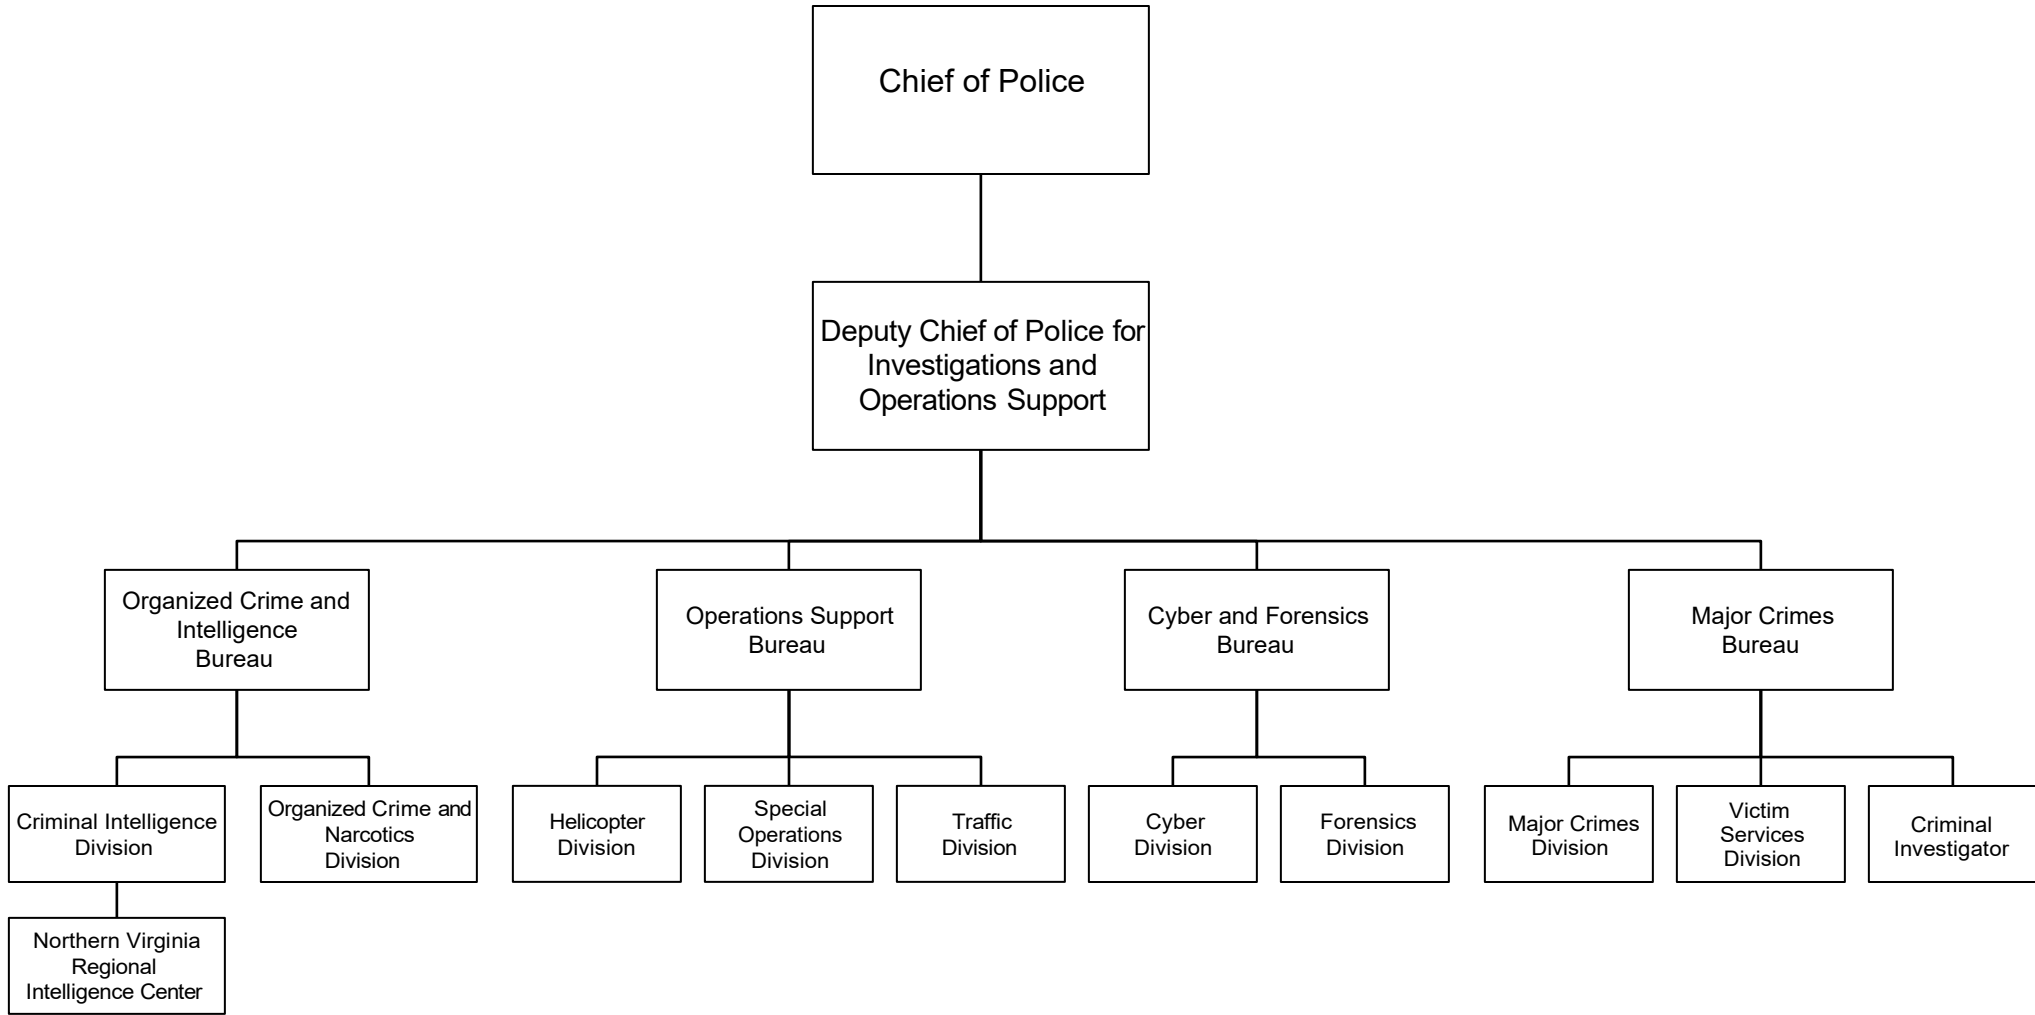

Fairfax County Police Organizational Chart

Fairfax County Police Direct Reports to Chief of Police

Fairfax County Police Investigations and Operations Support Bureau

Fairfax County Police Patrol Bureau

Fairfax County Police Patrol Bureau Division I

Fairfax County Police Patrol Bureau Division II

Fairfax County Police Patrol Bureau Division III

Fairfax County Police Administration Bureau

Fairfax County Police Non-Standing and Supplemental Sections Chief of Police

Fairfax County Police Non-Standing and Supplemental Sections Patrol Bureau

Fairfax County Police Non-Standing and Supplemental Sections Administrative Bureau

Deputy Chief of
Police for
Administration

Incident Support
Services