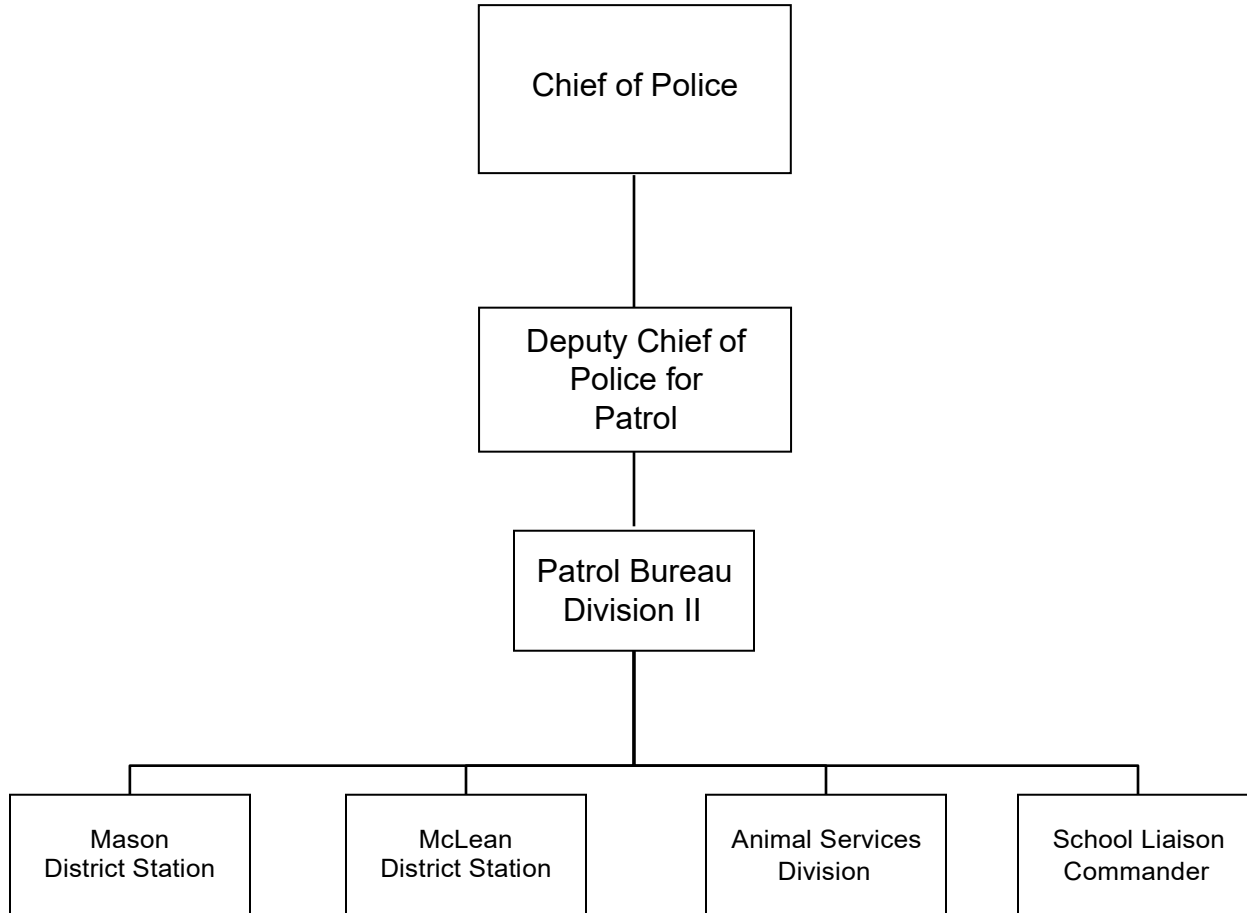

Fairfax County Police Organizational Chart

Fairfax County Police Direct Reports to Chief of Police

Fairfax County Police Investigations and Operations Support Bureau

Fairfax County Police Patrol Bureau

Fairfax County Police Patrol Bureau Division I

Fairfax County Police Patrol Bureau Division II

Fairfax County Police Patrol Bureau Division III

Fairfax County Police Administration Bureau

Fairfax County Police Non-Standing and Supplemental Sections Chief of Police