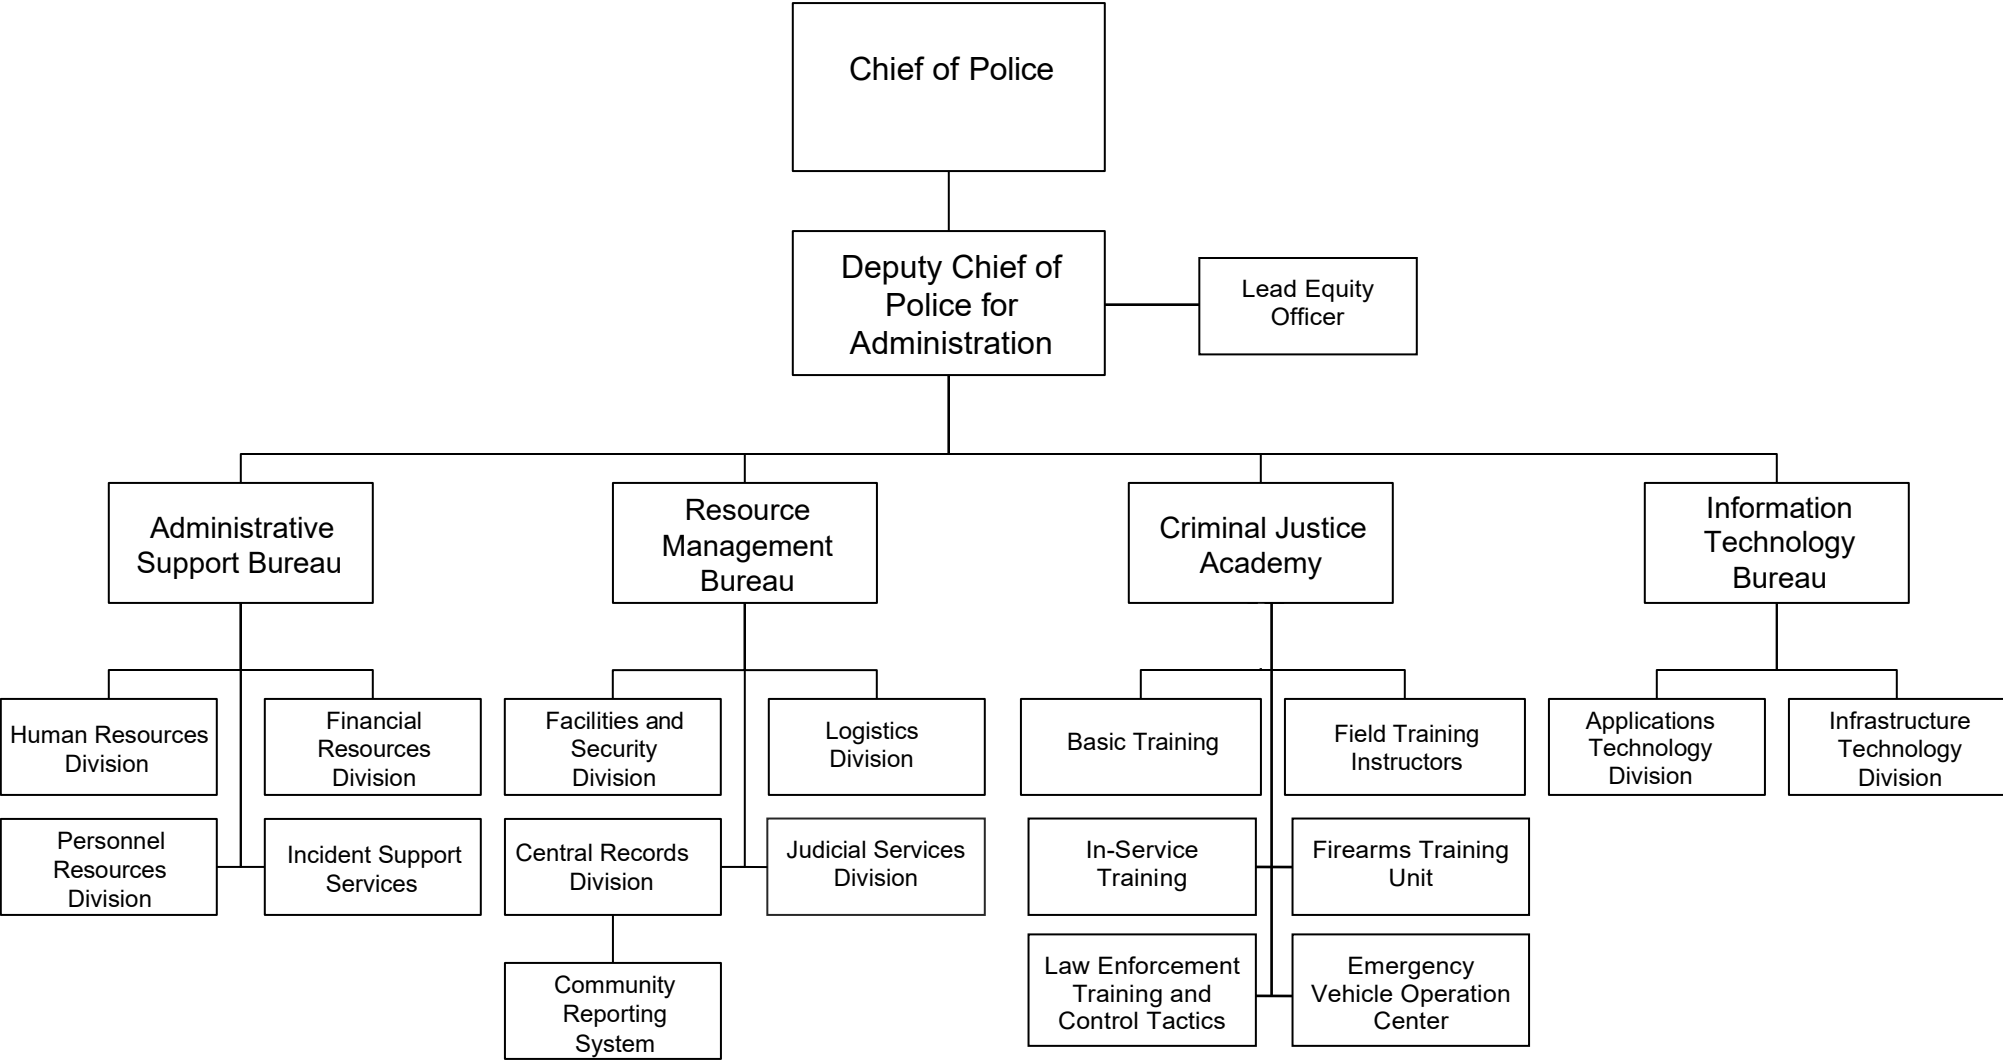

Fairfax County Police Organizational Chart

Fairfax County Police Direct Reports to Chief of Police

Fairfax County Police Investigations and Operations Support Bureau

Fairfax County Police Patrol Bureau

Fairfax County Police Patrol Bureau Division I

Fairfax County Police Patrol Bureau Division II

Fairfax County Police Patrol Bureau Division III

Fairfax County Police Administration Bureau

Fairfax County Police Non-Standing and Supplemental Sections Chief of Police

Fairfax County Police Non-Standing and Supplemental Sections Patrol Bureau

Fairfax County Police Non-Standing and Supplemental Sections Administrative Bureau

Deputy Chief of
Police for
Administration

Incident Support
Services