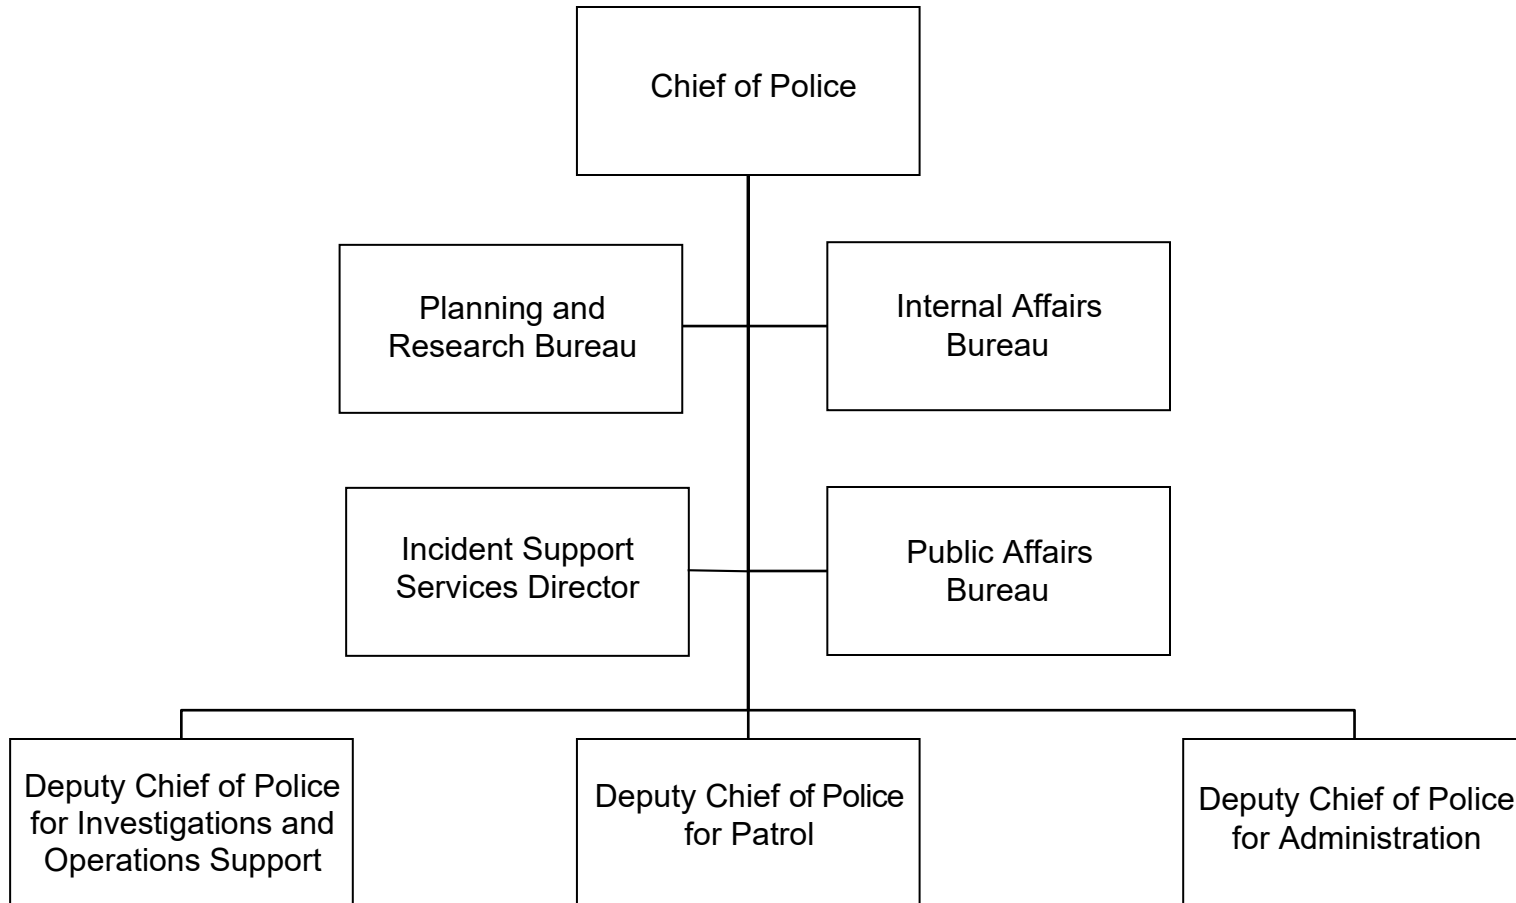

Fairfax County Police Organizational Chart

Fairfax County Police Direct Reports to Chief of Police

Fairfax County Police Investigations and Operations Support Bureau

Fairfax County Police Patrol Bureau

Fairfax County Police Patrol Bureau Division I

Fairfax County Police Patrol Bureau Division II

Fairfax County Police Patrol Bureau Division III

Fairfax County Police Administration Bureau

Fairfax County Police Non-Standing and Supplemental Sections Chief of Police

Fairfax County Police Non-Standing and Supplemental Sections Patrol Bureau

Fairfax County Police Non-Standing and Supplemental Sections Administrative Bureau

Deputy Chief of
Police for
Administration

Incident Support
Services