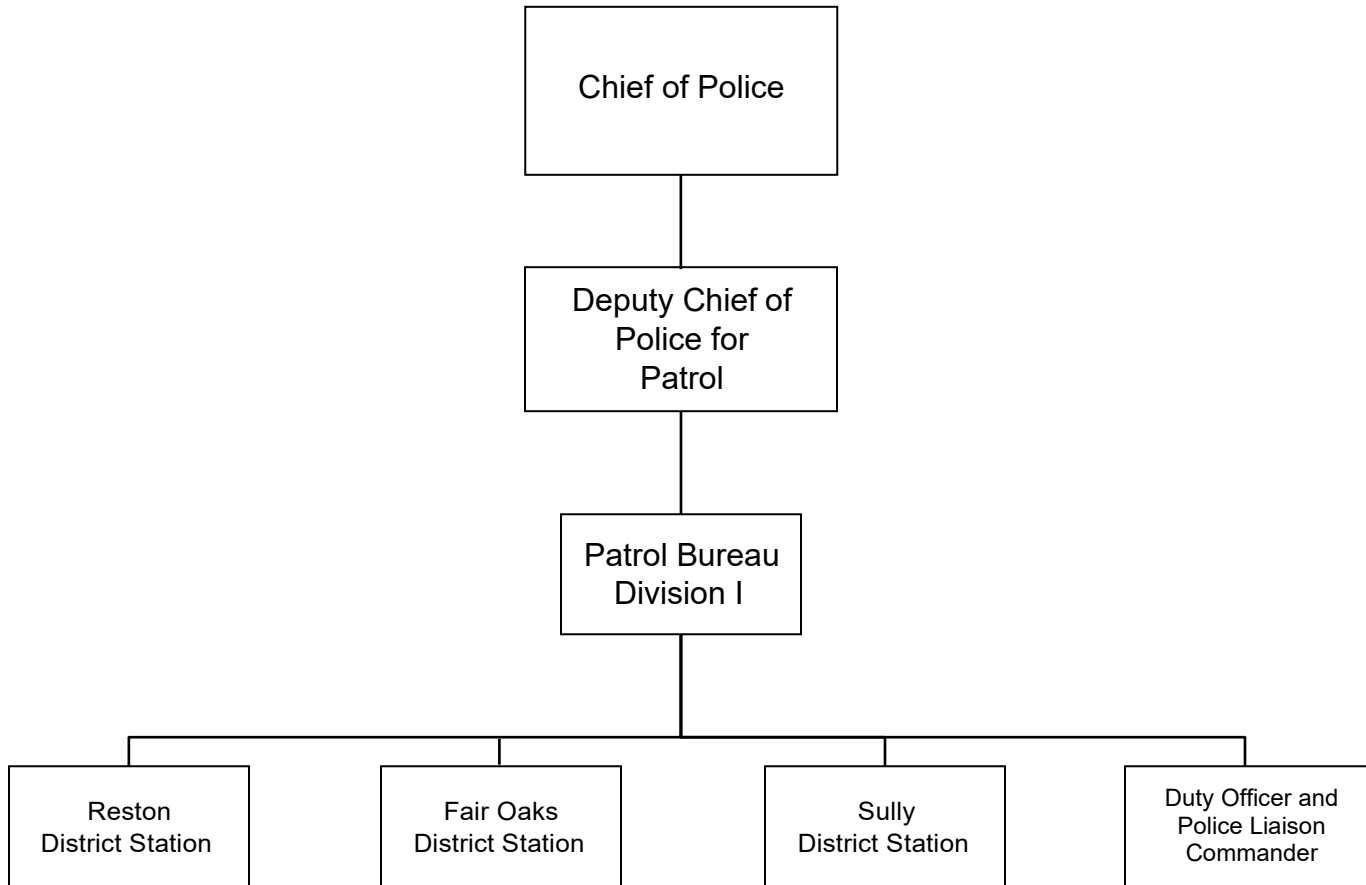

Fairfax County Police Organizational Chart

Fairfax County Police Direct Reports to Chief of Police

Fairfax County Police Investigations and Operations Support Bureau

Fairfax County Police Patrol Bureau

Fairfax County Police Patrol Bureau Division I

Fairfax County Police Patrol Bureau Division II

Fairfax County Police Patrol Bureau Division III

Fairfax County Police Administration Bureau

Fairfax County Police Non-Standing and Supplemental Sections Chief of Police