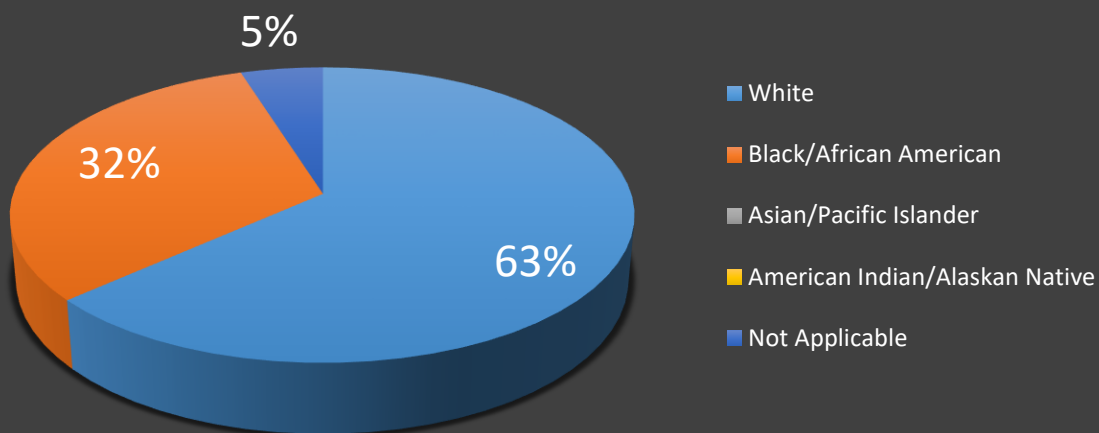

Breakdown by Race of Subject

Breakdown by Race of Subject		
White	26	63%
Black/African American	13	32%
Asian/Pacific Islander	0	0%
American Indian/Alaskan Native	0	0%
Not Applicable	2	5%
Total	41	100%

Not Applicable refers to a vehicle or vehicle tire

All subjects involved have been male

Breakdown by Race of Officer Involved		
White	53	96%
Black/African American	2	4%
Asian/Pacific Islander	0	0%
American Indian/Alaskan Native	0	0%
Total	55	100%