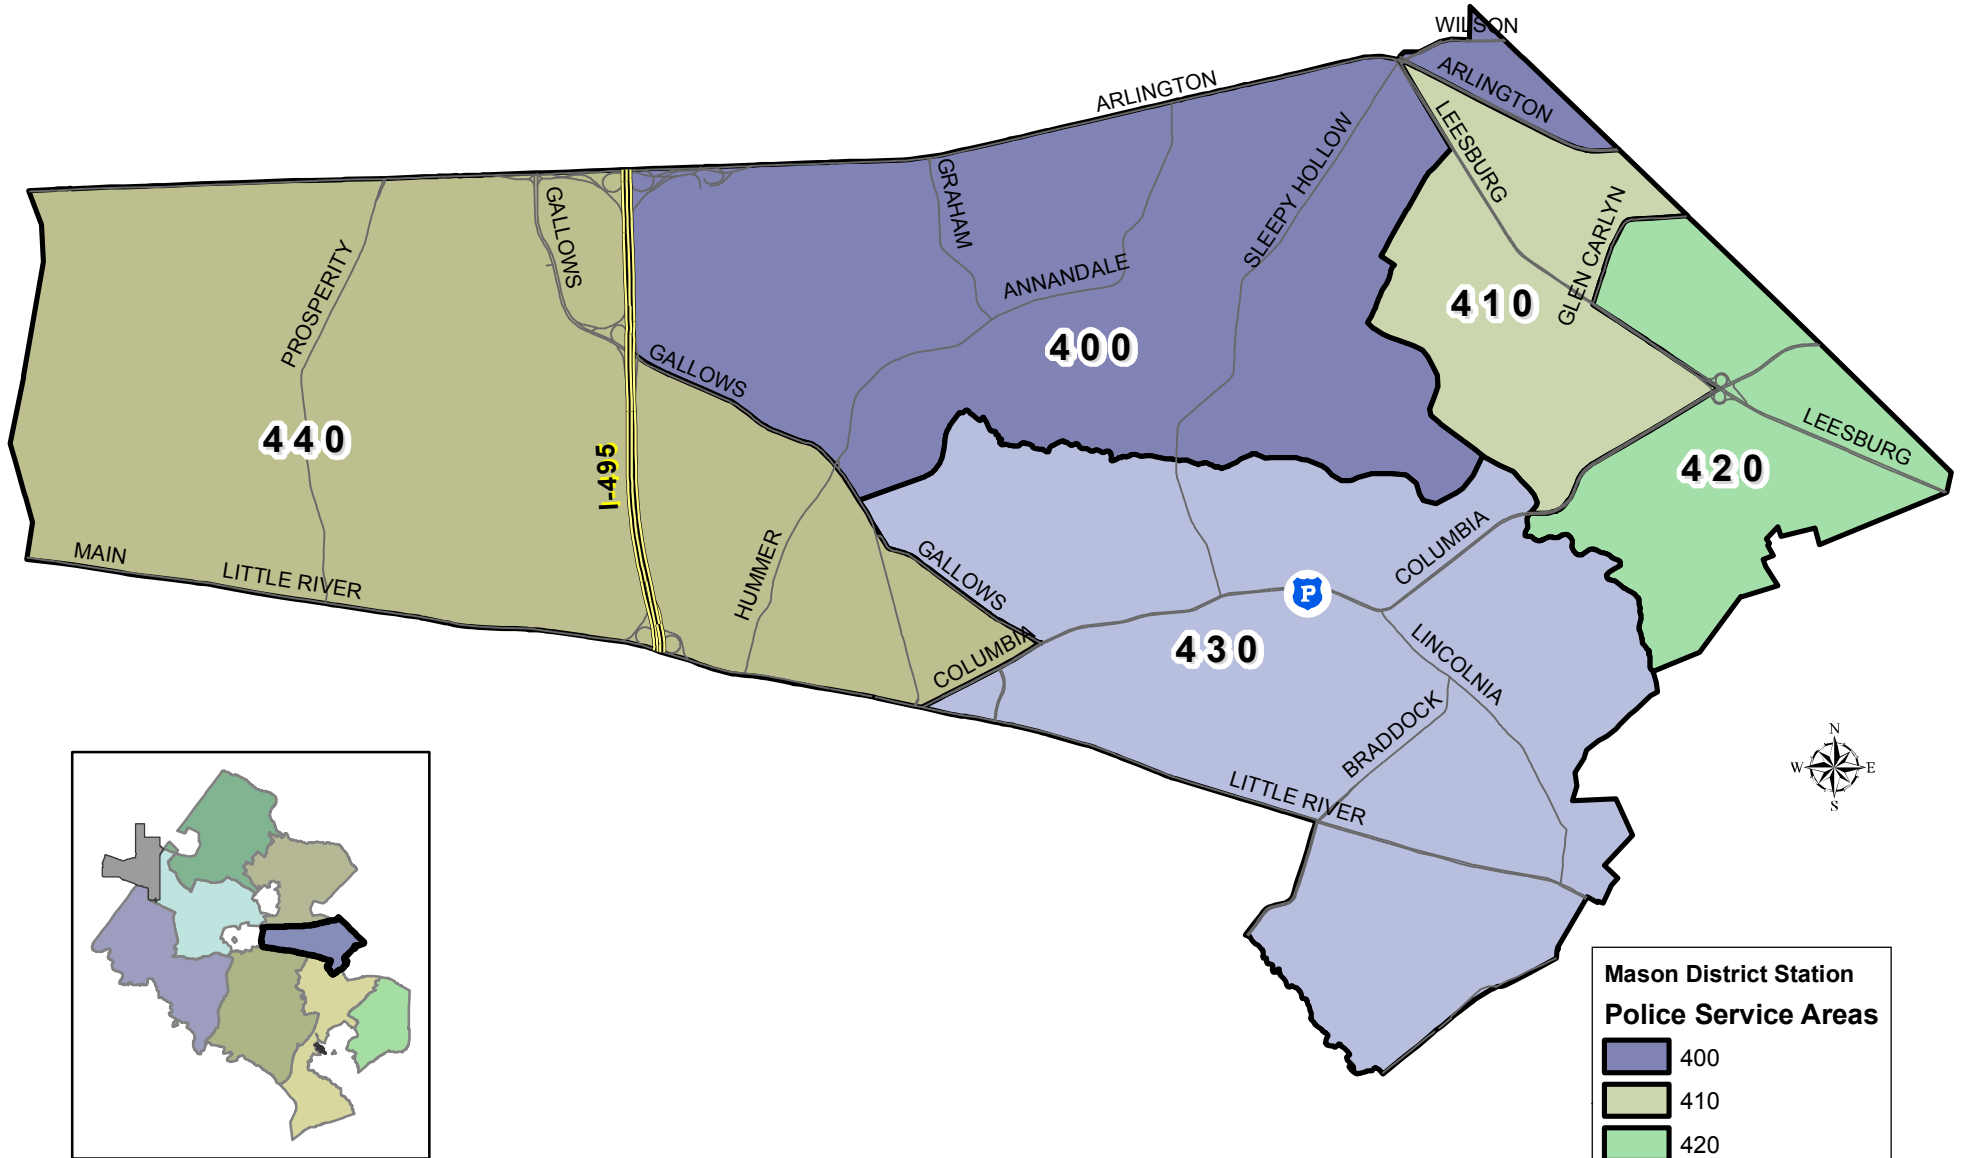

# Fairfax County Police Department Mason District Station Police Service Areas

Mason District Station Police Service Areas	
	400
	410
	420
	430
	440