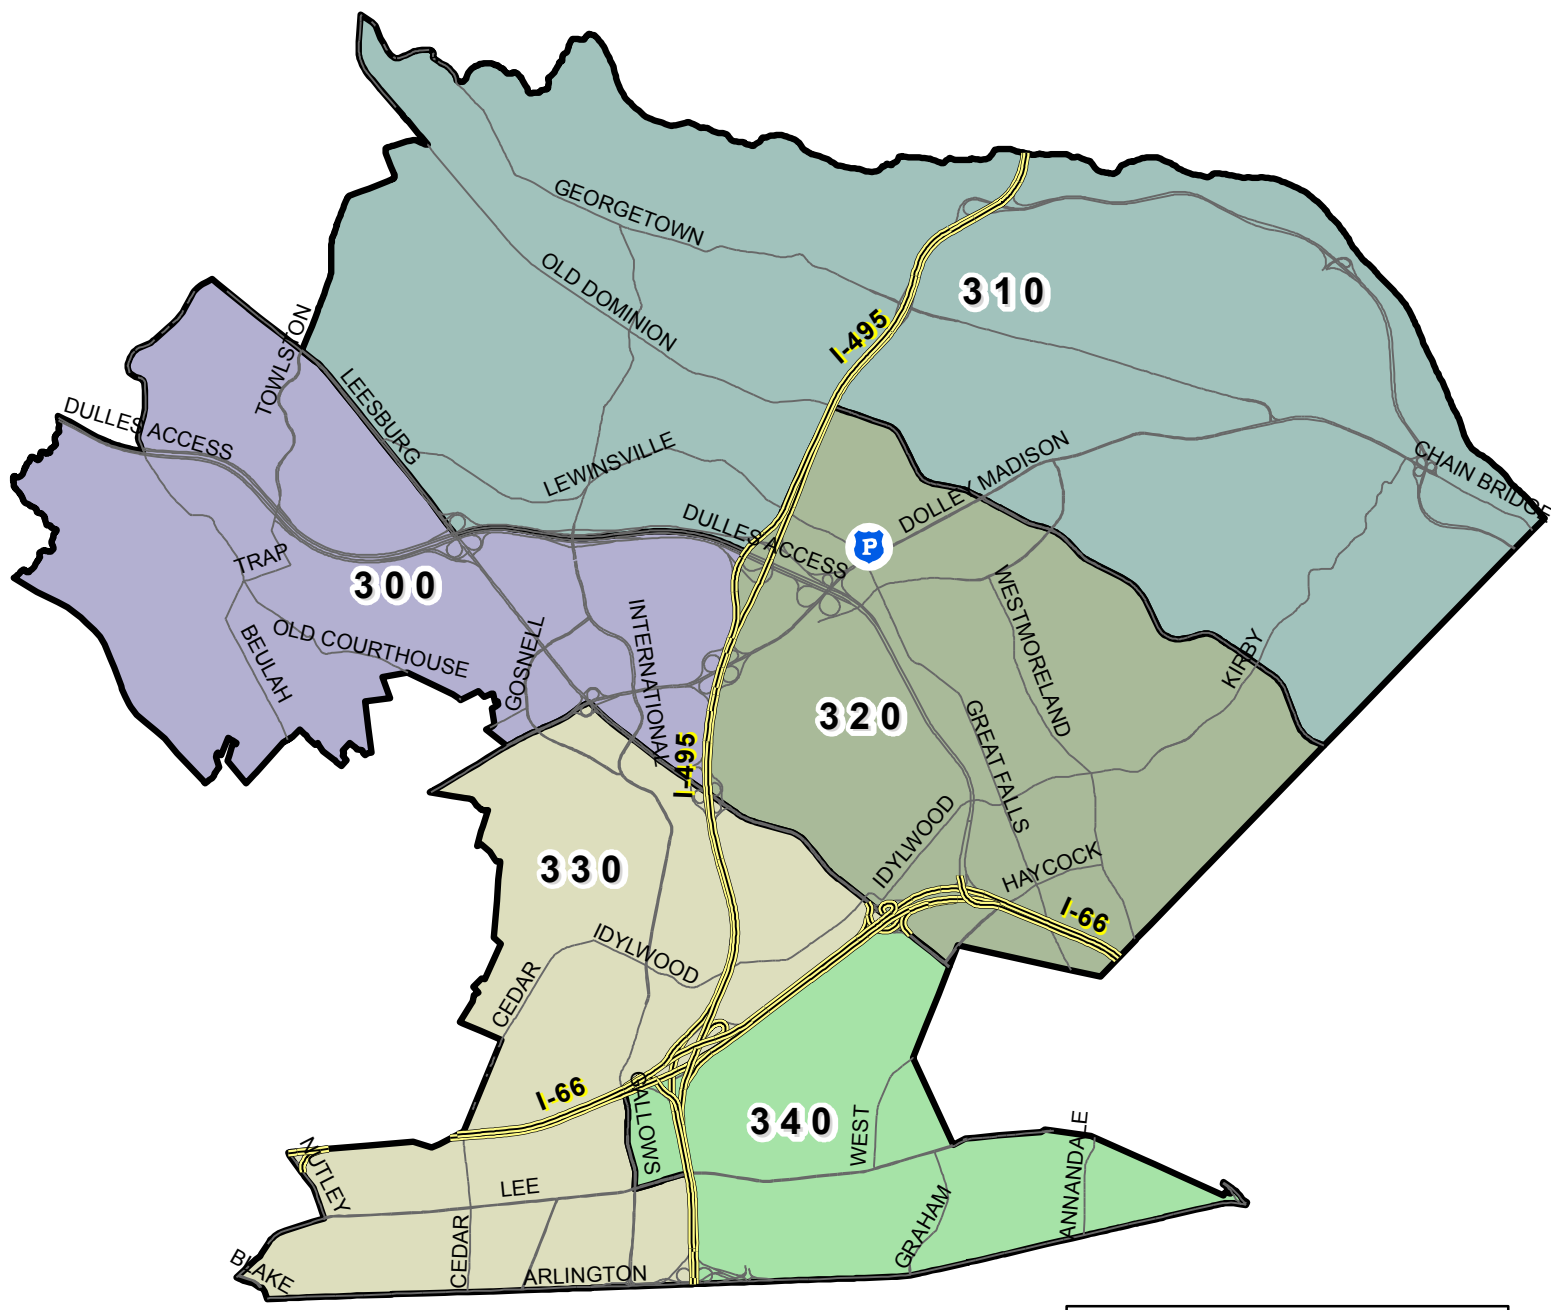

Fairfax County Police Department McLean District Station Police Service Areas

**McLean District Station
Police Service Areas**

	300
	310
	320
	330
	340