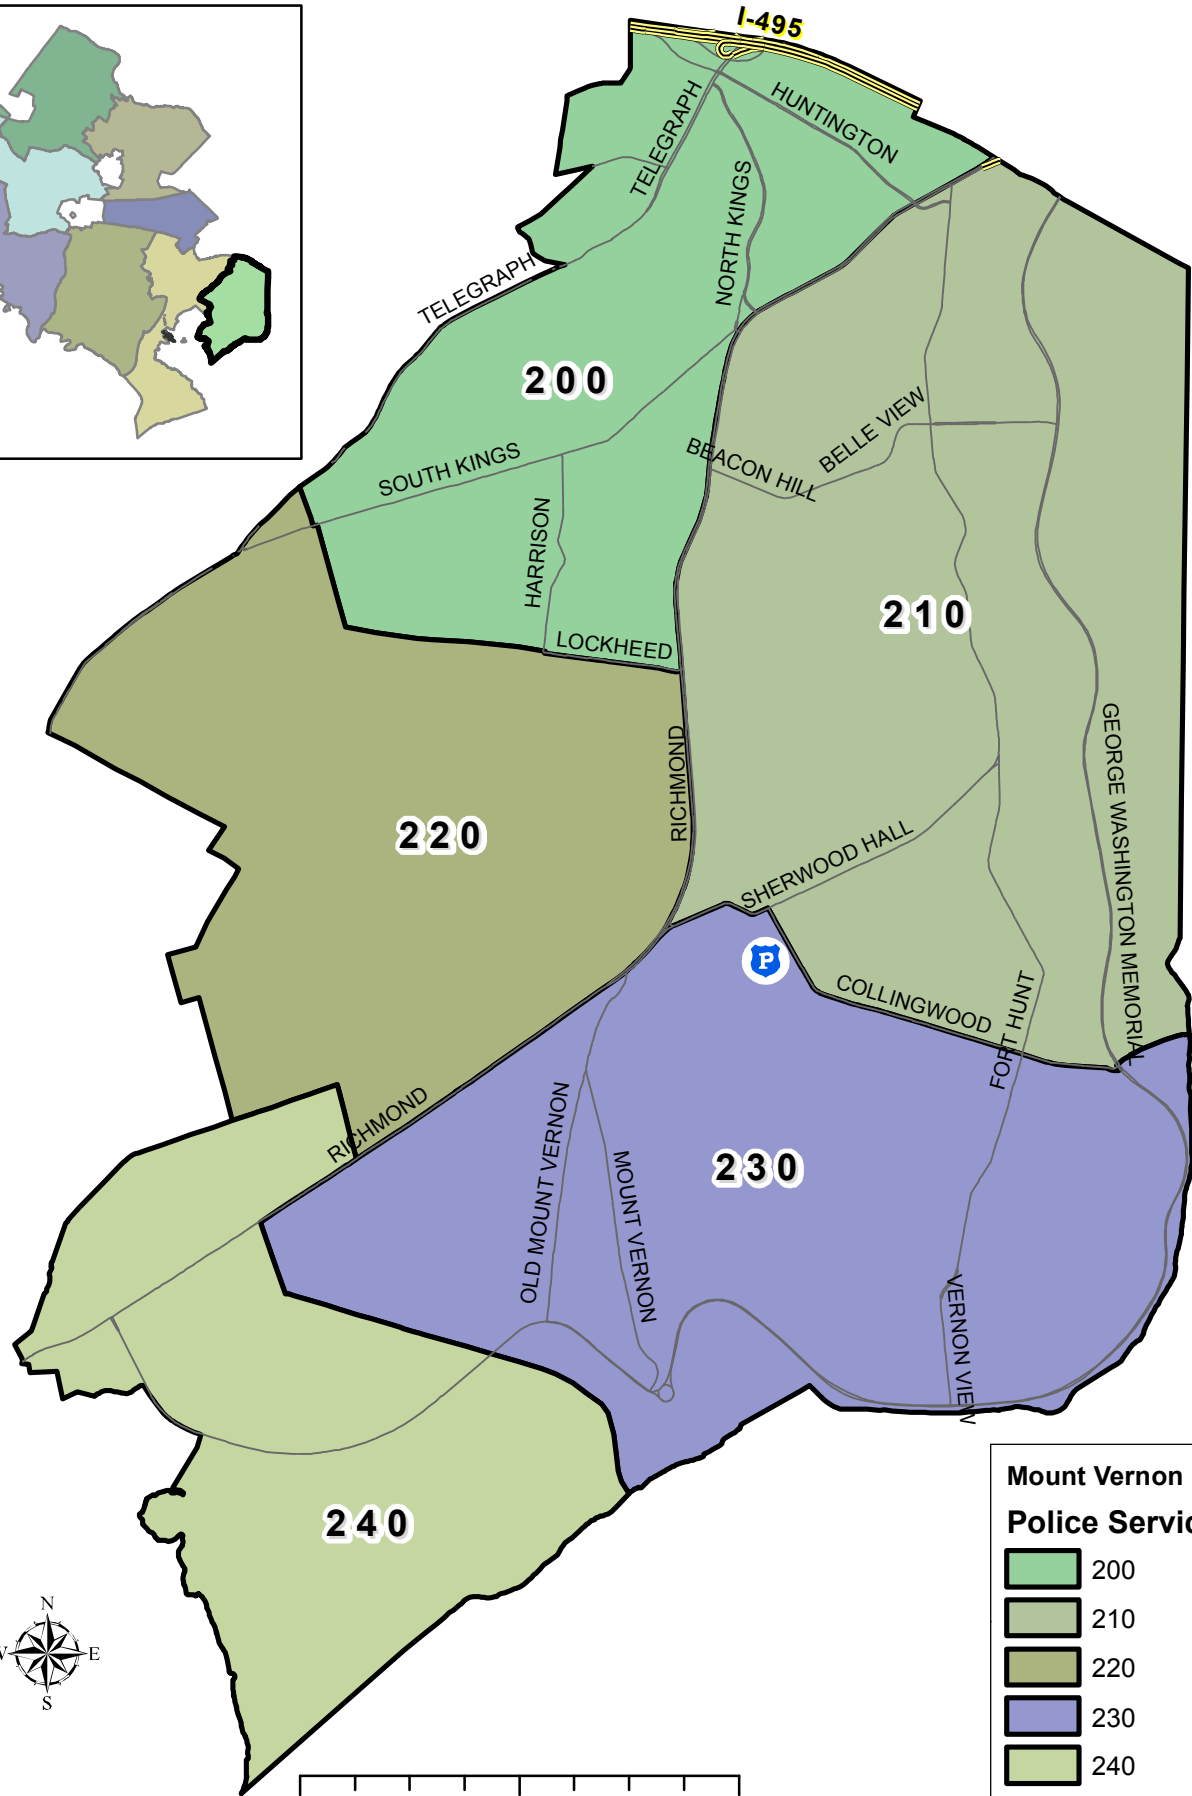

# Fairfax County Police Department

## Mount Vernon District Station Police Service Areas

**Mount Vernon District Station  
Police Service Areas**

	200
	210
	220
	230
	240