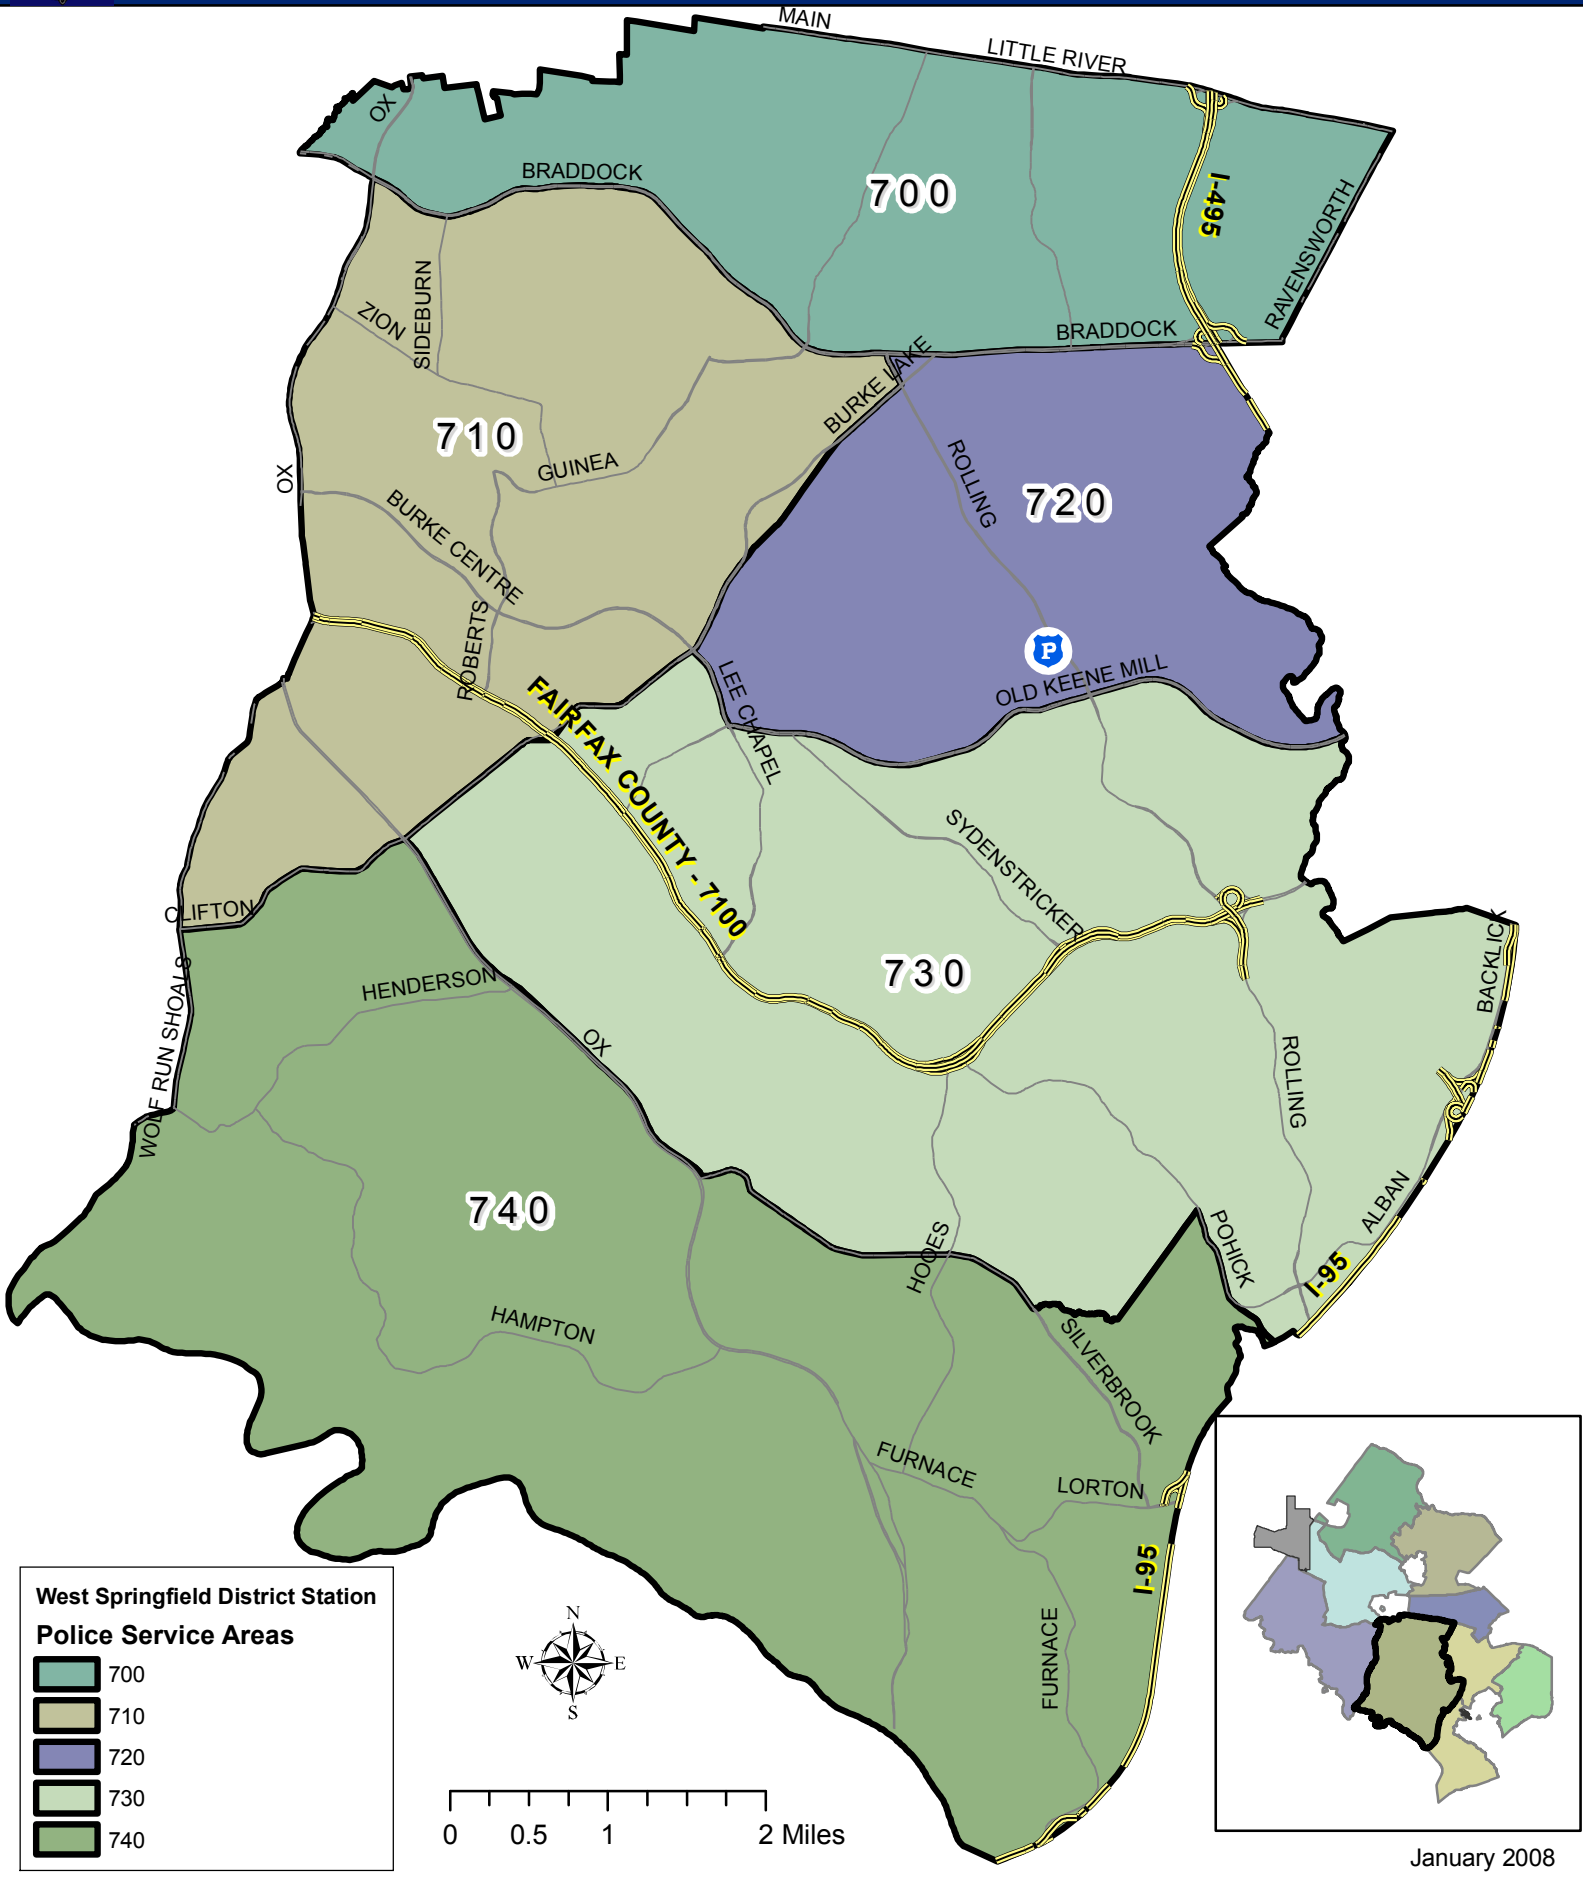

Fairfax County Police Department

West Springfield District Station Police Service Areas

**West Springfield District Station
Police Service Areas**

- 700
- 710
- 720
- 730
- 740