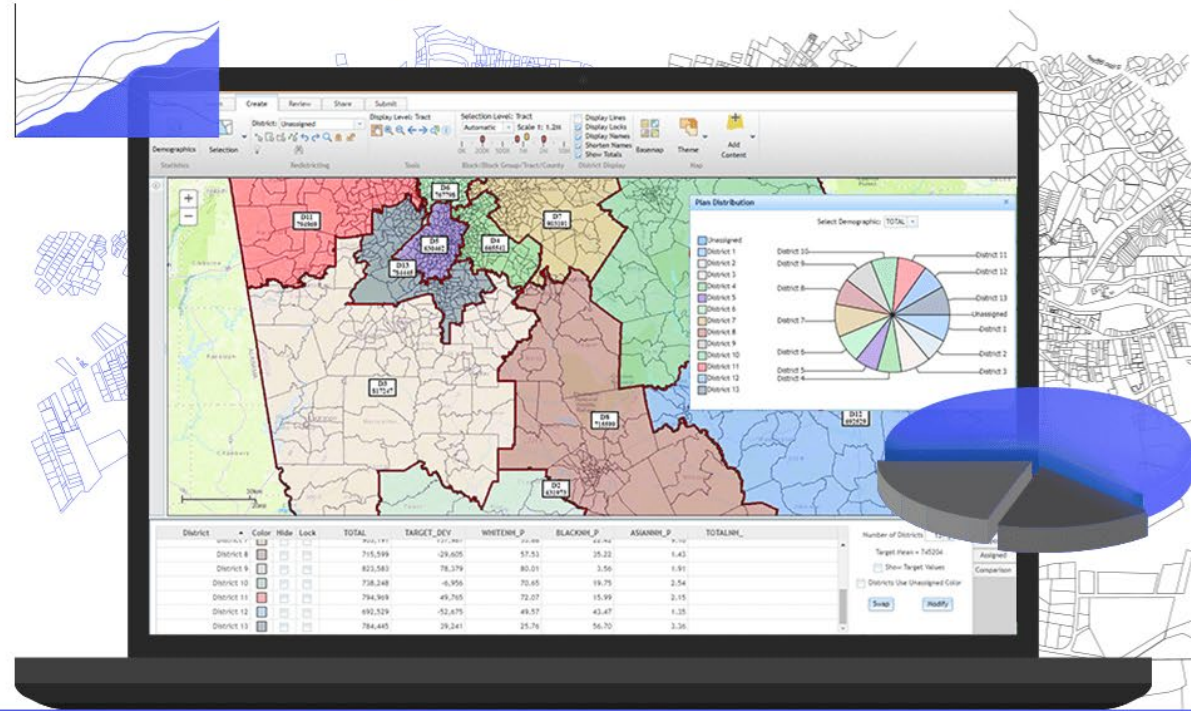

# Redistricting Online

Demo and Q & A  
Sandy Woiak, GIS Division

## Esri Redistricting

Bringing clarity to the redistricting process

Esri Redistricting is a web-based software that enables governments, advocates, and citizens to complete and share regulation-compliant redistricting plans. Based on Esri's proven ArcGIS software and dataset components, Esri Redistricting provides comprehensive tools for plan creation, management, visualization, editing, and collaboration.

## About

Redistricting is the process to redraw the boundaries of electoral districts to ensure proportional representation. It is required by law and takes place after every decennial U.S. Census.

[← Share](#)

# Home Page

The landing page features a background image of the Fairfax County Courthouse with several flags flying against a clear blue sky. At the top center is the Fairfax County seal. Below it, the title "Fairfax County Redistricting 2021" is displayed in large white font. A paragraph of text explains the purpose of the interactive mapping tool. A link "Learn More About Esri Redistricting" is provided. A white login box is overlaid on the page, containing a "Sign in To Portal for ArcGIS" button, a prompt to log in with a Portal for ArcGIS account, and links for "Create an account" and "Forgot Your Password?". A yellow arrow points to the "Create an account" link.