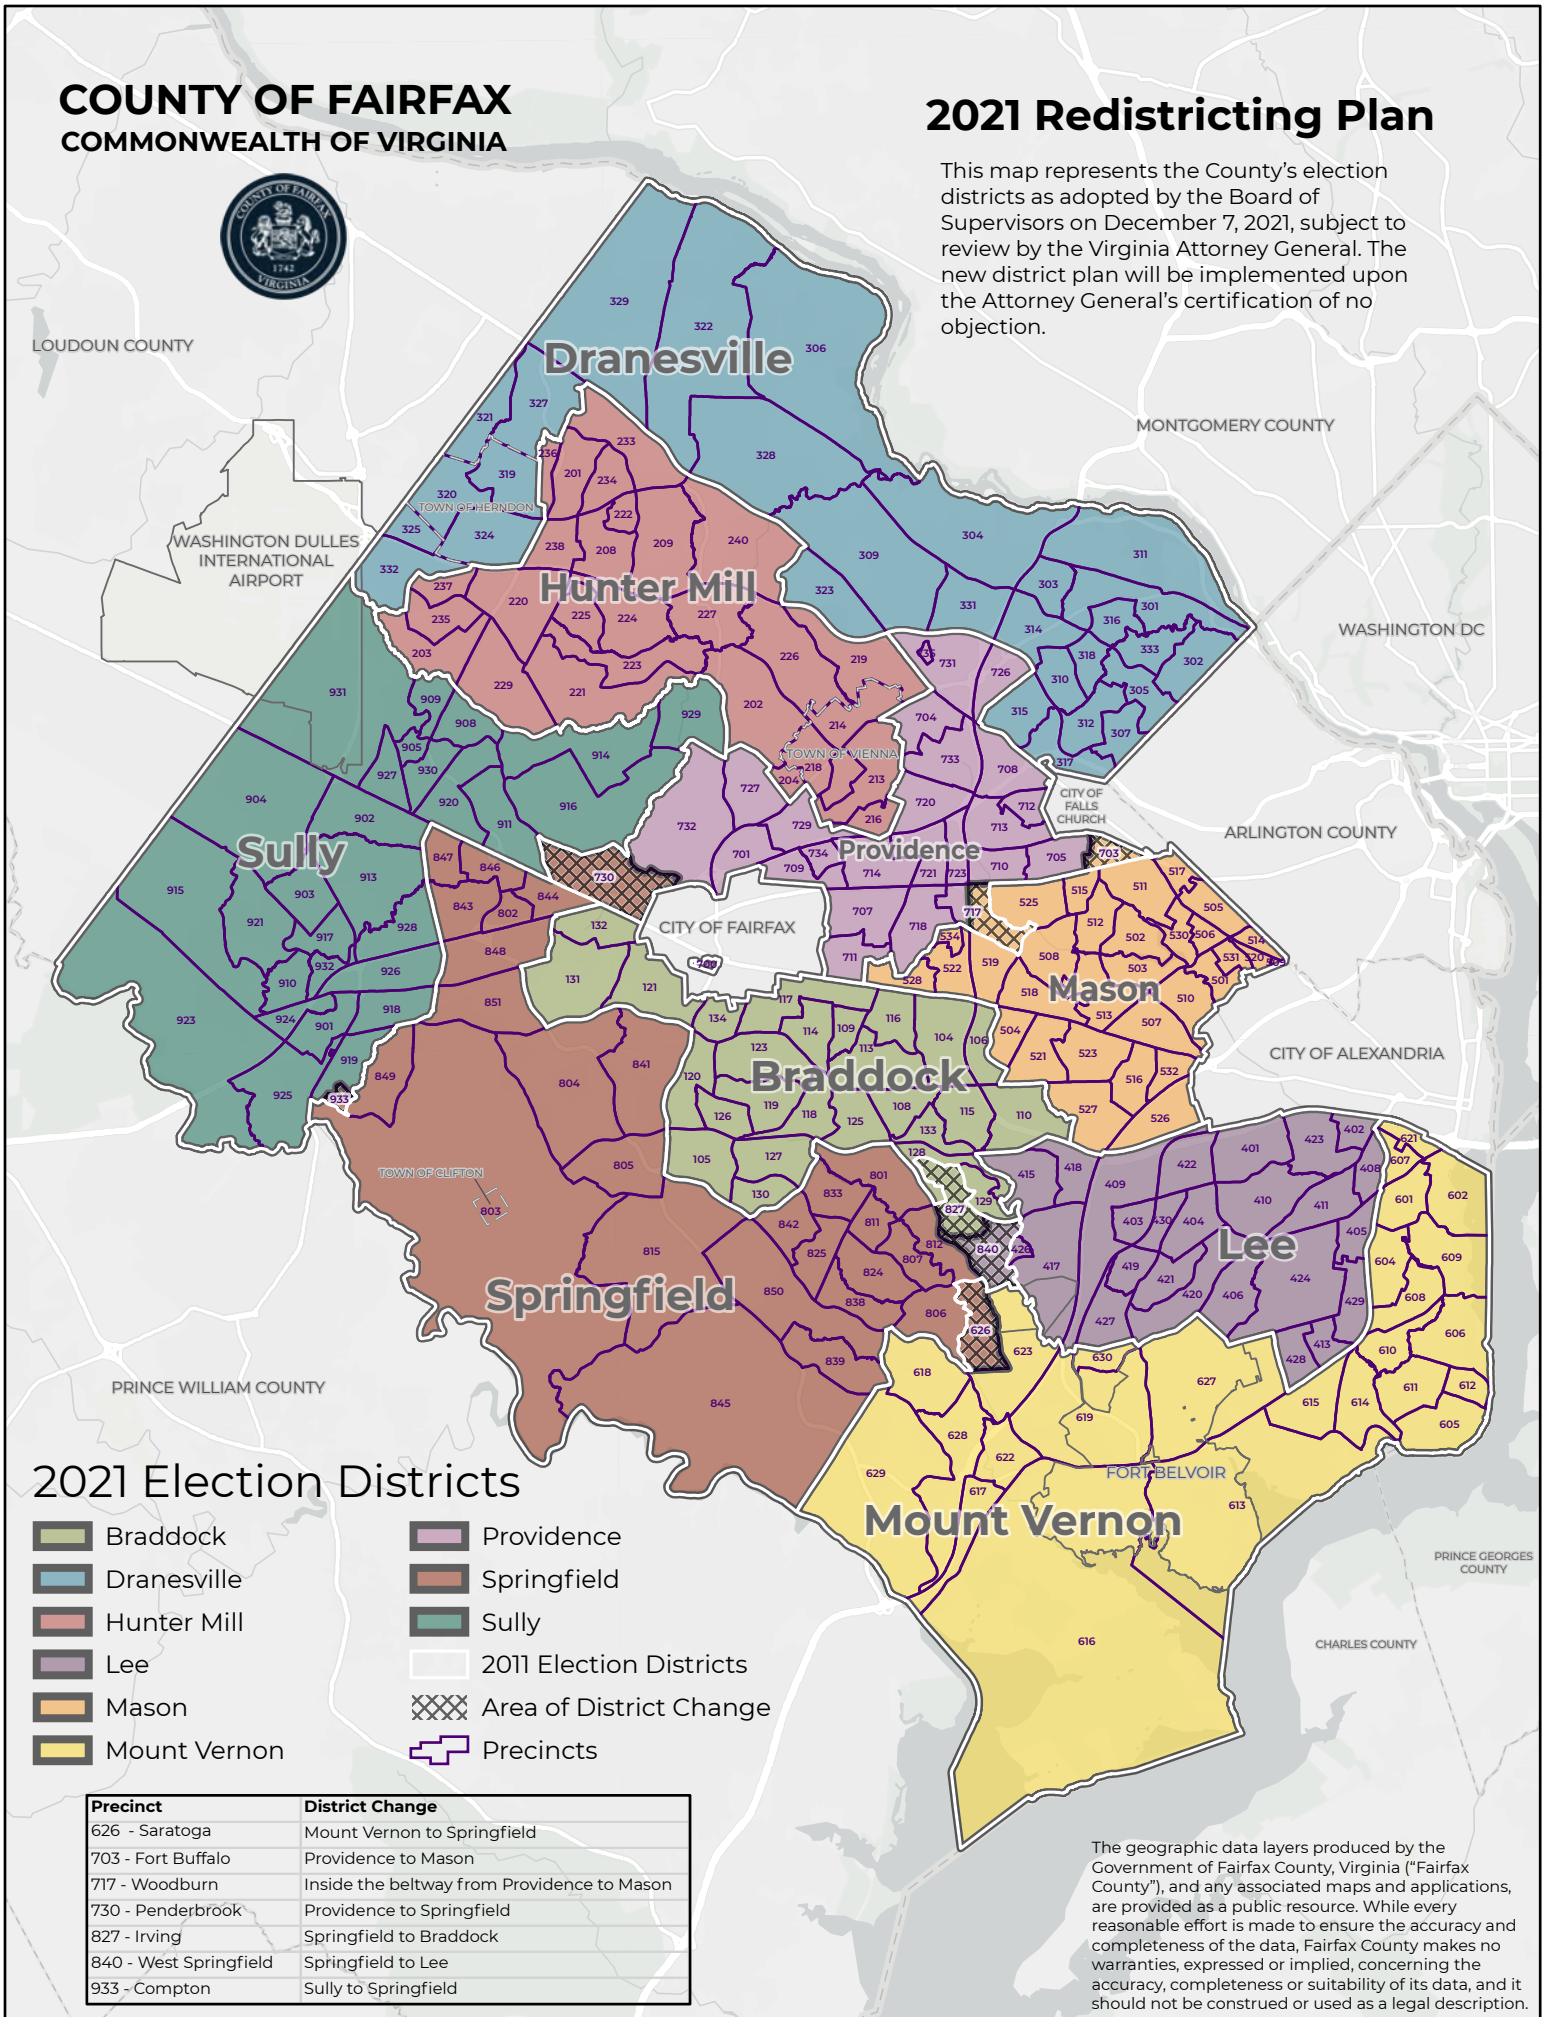

# COUNTY OF FAIRFAX COMMONWEALTH OF VIRGINIA

## 2021 Redistricting Plan

This map represents the County's election districts as adopted by the Board of Supervisors on December 7, 2021, subject to review by the Virginia Attorney General. The new district plan will be implemented upon the Attorney General's certification of no objection.

### 2021 Election Districts

- Braddock
- Dranesville
- Hunter Mill
- Lee
- Mason
- Mount Vernon
- Providence
- Springfield
- Sully
- 2011 Election Districts
- Area of District Change
- Precincts

Precinct	District Change
626 - Saratoga	Mount Vernon to Springfield
703 - Fort Buffalo	Providence to Mason
717 - Woodburn	Inside the beltway from Providence to Mason
730 - Penderbrook	Providence to Springfield
827 - Irving	Springfield to Braddock
840 - West Springfield	Springfield to Lee
933 - Compton	Sully to Springfield