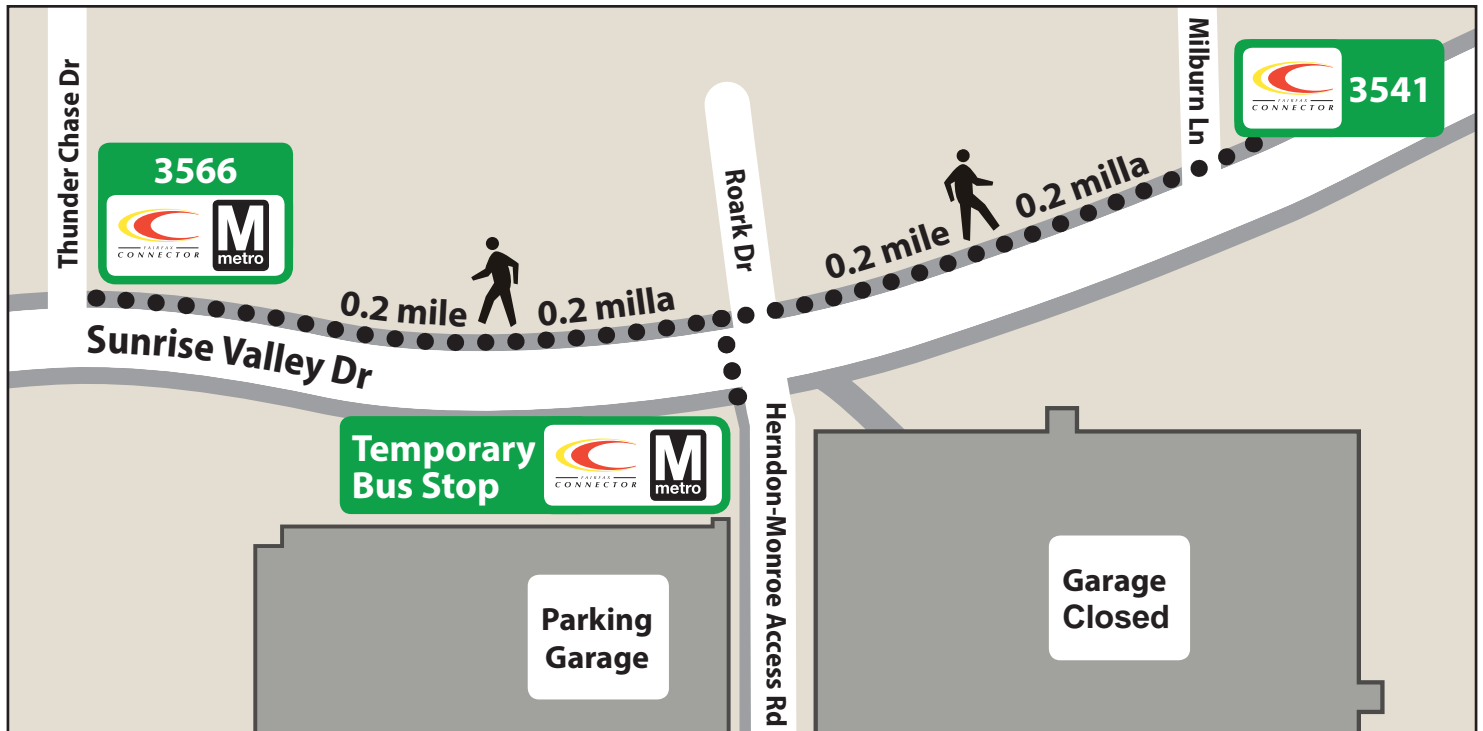

# Herndon-Monroe Park & Ride

# Bus Stop Locations

**UPDATE: Extended through December 2019**

ROUTE	DIRECTION	LOCATION
551	to Wiehle-Reston East	Temporary Bus Stop
924	to Wiehle-Reston East (AM)	Stops 3541 & 3566
	to Dranesville Rd (PM)	Temporary Bus Stop
926	to Wiehle-Reston East (PM)	Stops 3541 & 3566
	to Dranesville Rd/ Worldgate (AM)	Temporary Bus Stop
927	to McNair Farms	Temporary Bus Stop
929	to Wiehle-Reston East	Stops 3541 & 3566
	to Centreville Rd	Temporary Bus Stop
937	to Harbor House	Temporary Bus Stop
950	to Wiehle-Reston East	Stops 3541 & 3566
	to Reston Town Center	Temporary Bus Stop

ROUTE	DIRECTION	LOCATION
951	to Wiehle-Reston East	Temporary Bus Stop
952	to Wiehle-Reston East	Temporary Bus Stop
980	to Wiehle-Reston East	Temporary Bus Stop
981	to Wiehle-Reston East	Stops 3541 & 3566
	to Dulles Airport	Temporary Bus Stop
983	to Wiehle-Reston East	Stops 3541 & 3566
	to Dulles Airport/ Air & Space Museum	Temporary Bus Stop
Metrobus 5A	to L'Enfant Plaza	Stop 3566
	to Dulles Airport	Temporary Bus Stop