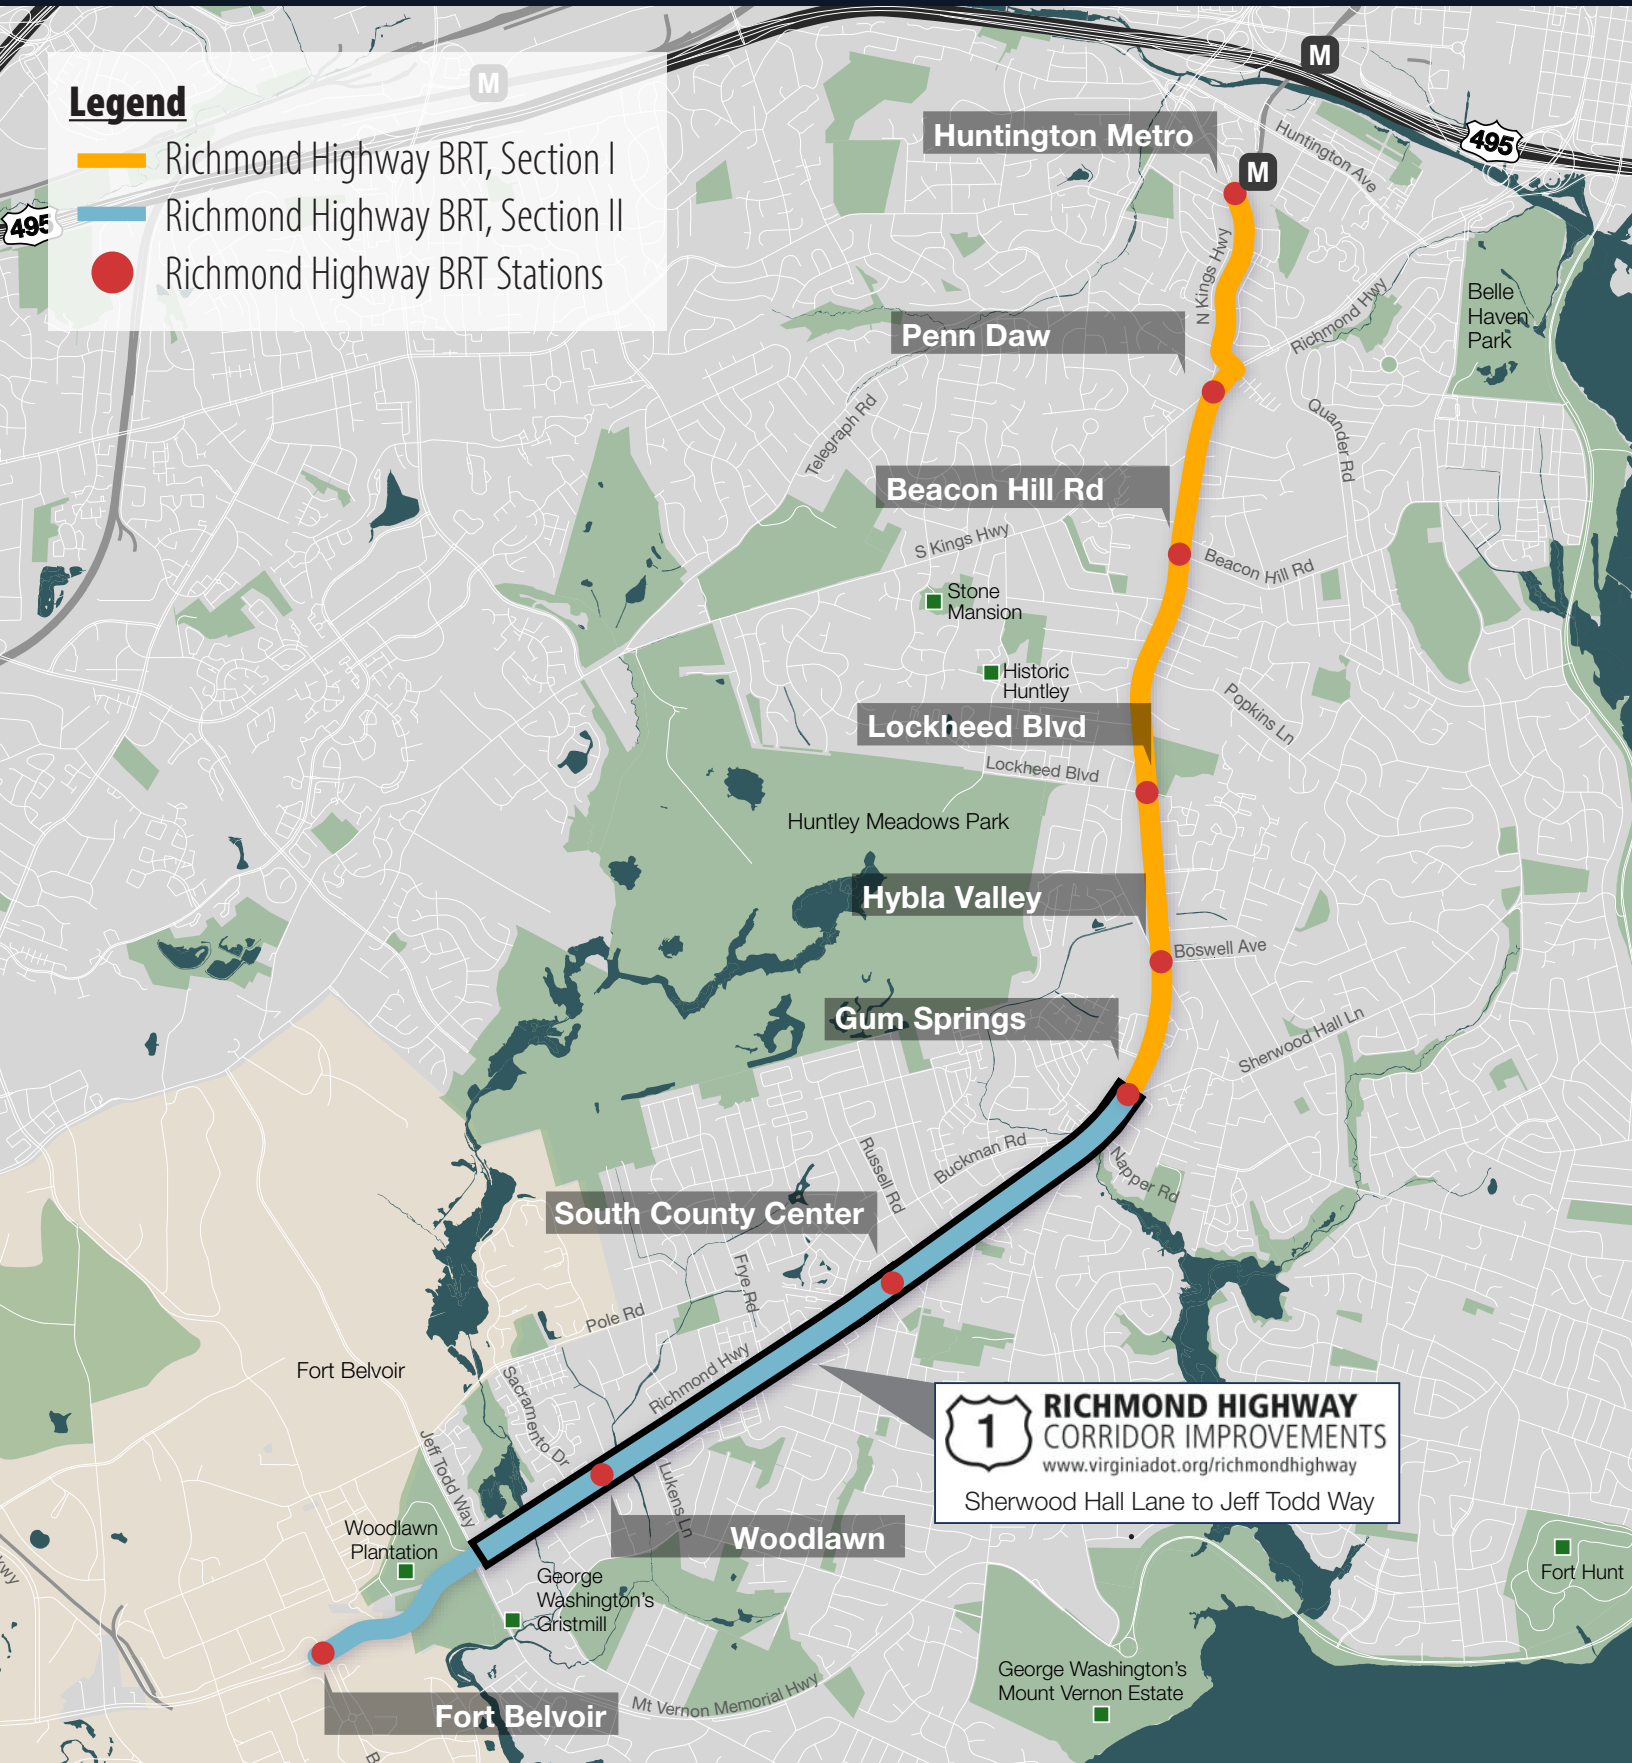

RICHMOND HIGHWAY

Bus Rapid Transit (BRT)

Legend

-  Richmond Highway BRT, Section I
-  Richmond Highway BRT, Section II
-  Richmond Highway BRT Stations

 **RICHMOND HIGHWAY**
CORRIDOR IMPROVEMENTS
www.virginiadot.org/richmondhighway
Sherwood Hall Lane to Jeff Todd Way