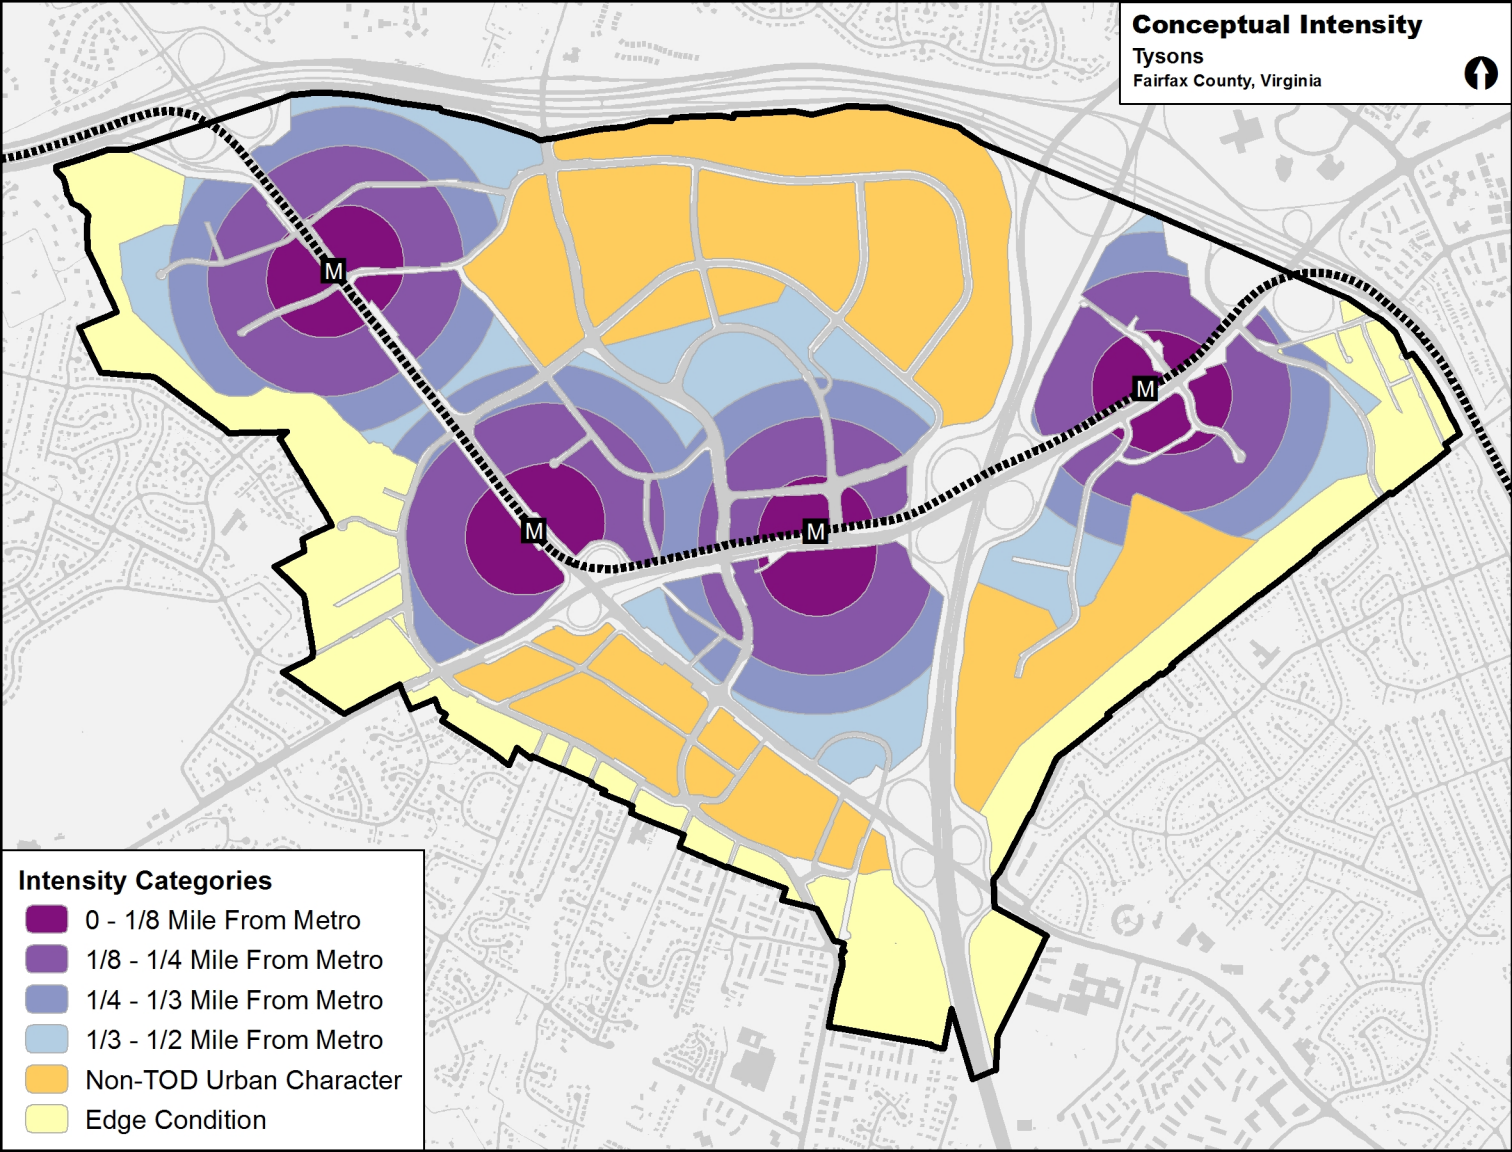

Conceptual Intensity

Tysons
Fairfax County, Virginia

Intensity Categories

-  0 - 1/8 Mile From Metro
-  1/8 - 1/4 Mile From Metro
-  1/4 - 1/3 Mile From Metro
-  1/3 - 1/2 Mile From Metro
-  Non-TOD Urban Character
-  Edge Condition