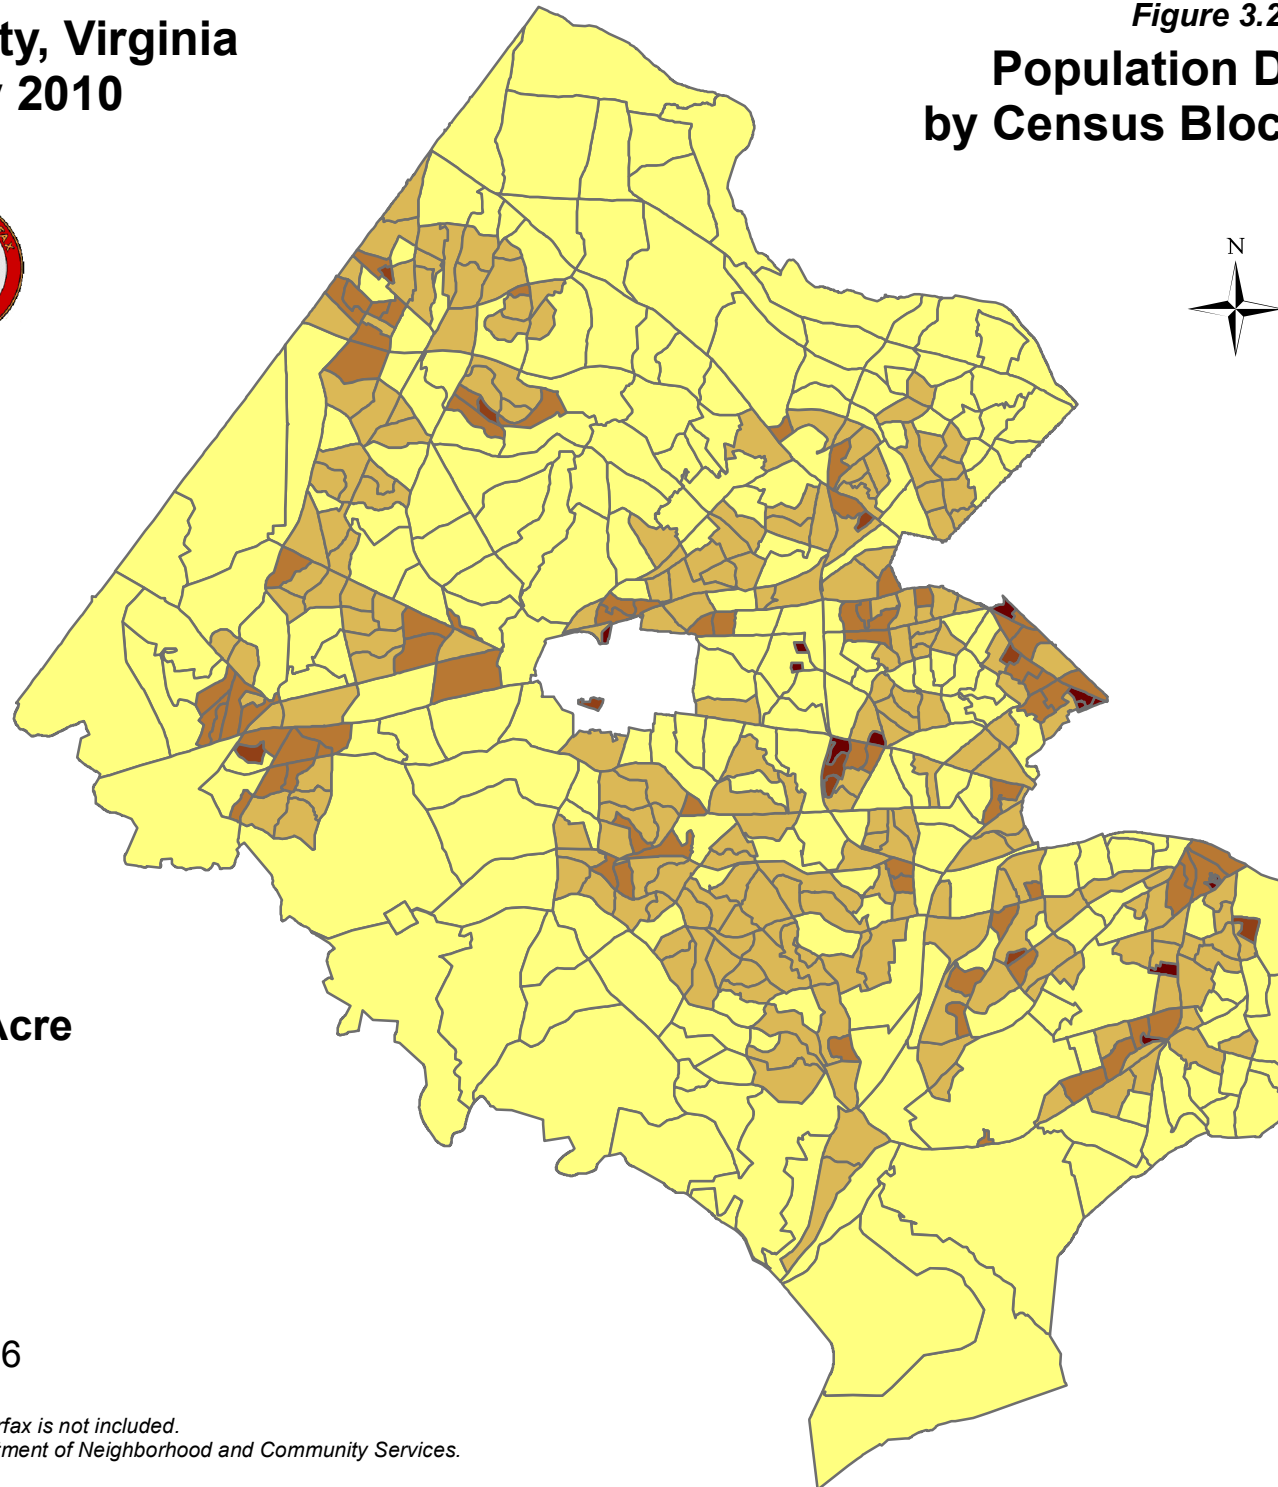

Fairfax County, Virginia January 2010

Figure 3.2
**Population Density
by Census Block Groups**

Persons Per Acre

*Note: Population of City of Fairfax is not included.
Source: Fairfax County Department of Neighborhood and Community Services.*