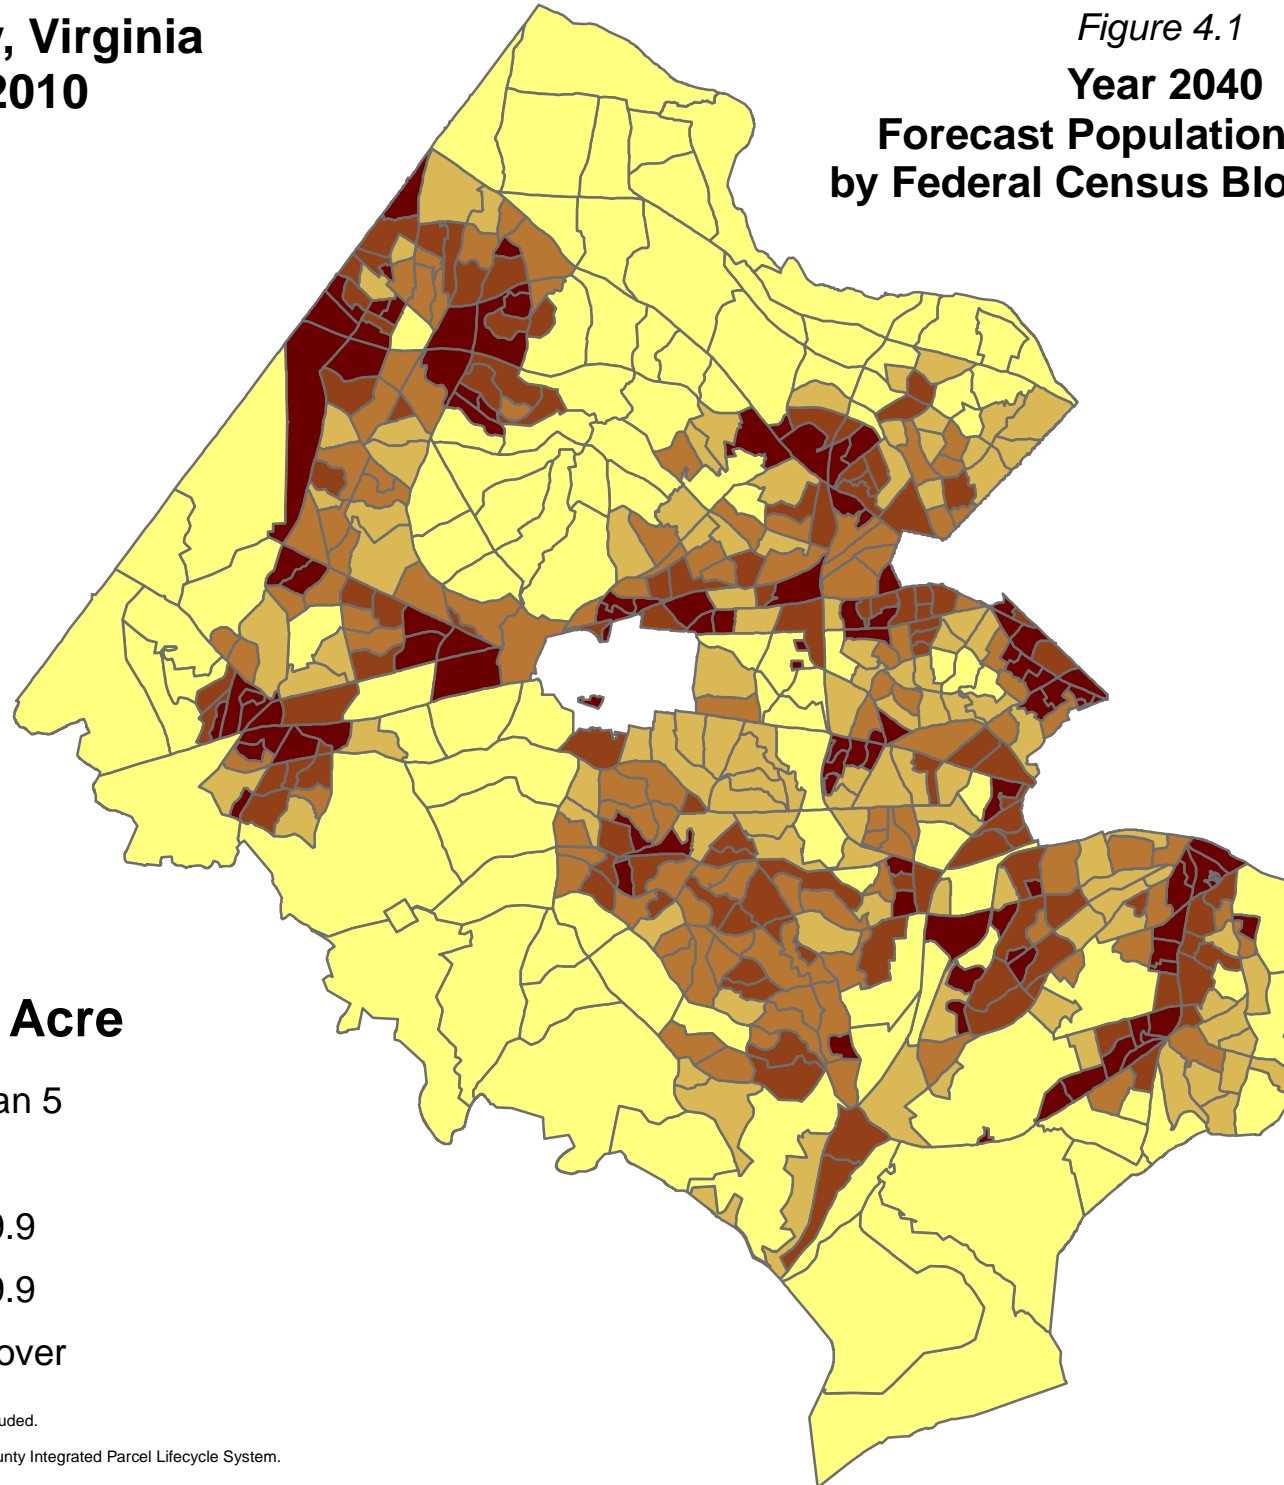

Fairfax County, Virginia January 2010

Figure 4.1
Year 2040
Forecast Population Density
by Federal Census Block Groups

Persons Per Acre

Note: Population of City of Fairfax is not included.

Source: Population Density from Fairfax County Integrated Parcel Lifecycle System.

Fairfax County, Virginia January 2010

Figure 4.2
2010 - 2040
Forecast Population Growth
by Census Block Group

Persons Per Census Block Group

-  Negative or No Growth
-  1 - 50
-  51 - 100
-  101 - 1000
-  Greater than 1,000

Note: Population of City of Fairfax is not included.
Source: Population Growth from Fairfax County Integrated Parcel Lifecycle System.