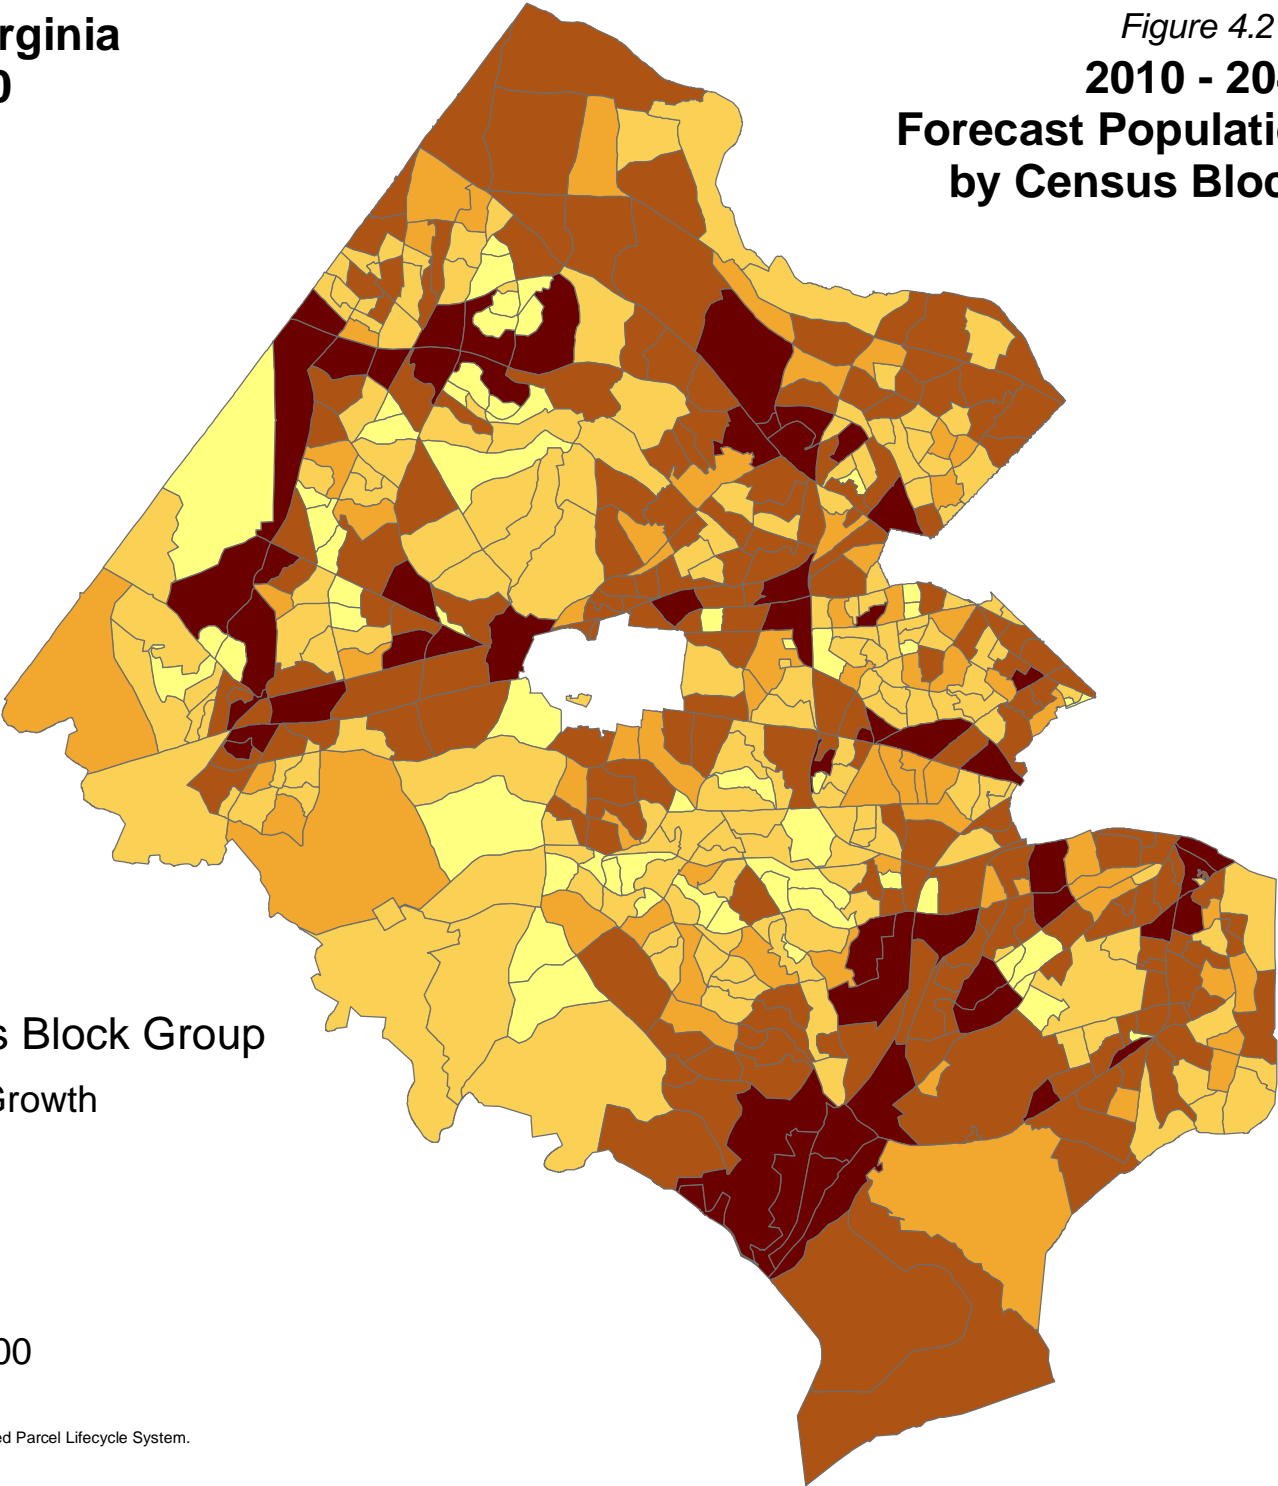

Fairfax County, Virginia January 2010

Figure 4.1
Year 2040
Forecast Population Density
by Federal Census Block Groups

Persons Per Acre

Note: Population of City of Fairfax is not included.

Source: Population Density from Fairfax County Integrated Parcel Lifecycle System.

Fairfax County, Virginia January 2010

Figure 4.2
2010 - 2040
Forecast Population Growth
by Census Block Group

Persons Per Census Block Group

-  Negative or No Growth
-  1 - 50
-  51 - 100
-  101 - 1000
-  Greater than 1,000